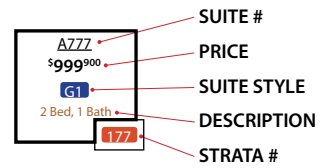

1ST FLOOR

LEGEND

★ Comes with 2 parking spots
 Note: Prices and unit data subject to change

2ND FLOOR

LEGEND

★ Comes with 2 parking spots
 Note: Prices and unit data subject to change

3RD FLOOR

LEGEND

★ Comes with 2 parking spots
 Note: Prices and unit data subject to change

4TH FLOOR

LEGEND

AZZZ	SUITE #
\$999,900	PRICE
G1	SUITE STYLE
2 Bed, 1 Bath	DESCRIPTION
177	STRATA #

★ Comes with 2 parking spots
Note: Prices and unit data subject to change

6TH FLOOR

LEGEND

★ Comes with 2 parking spots
 Note: Prices and unit data subject to change