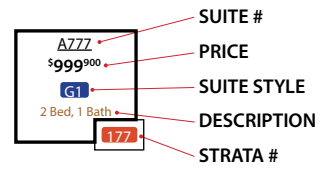

1ST FLOOR

LEGEND

★ Comes with 2 parking spots
 Note: Prices and unit data subject to change

2ND FLOOR

LEGEND

★ Comes with 2 parking spots
 Note: Prices and unit data subject to change

3RD FLOOR

LEGEND

★ Comes with 2 parking spots
 Note: Prices and unit data subject to change

4TH FLOOR

LEGEND

AZZZ	SUITE #
\$999,900	PRICE
G1	SUITE STYLE
2 Bed, 1 Bath	DESCRIPTION
177	STRATA #

★ Comes with 2 parking spots
Note: Prices and unit data subject to change

6TH FLOOR

LEGEND

★ Comes with 2 parking spots
 Note: Prices and unit data subject to change