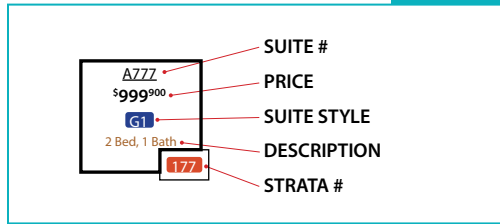

6TH FLOOR

LEGEND

★ Comes with 2 parking spots
Note: Prices and unit data subject to change