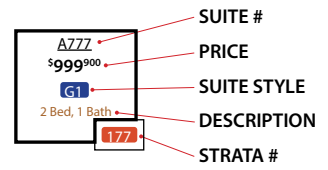

1ST FLOOR

LEGEND

★ Comes with 2 parking spots
 Note: Prices and unit data subject to change

2ND FLOOR

LEGEND

★ Comes with 2 parking spots
 Note: Prices and unit data subject to change

3RD FLOOR

LEGEND

★ Comes with 2 parking spots
 Note: Prices and unit data subject to change

4TH FLOOR

LEGEND

AZZZ	SUITE #
\$999,900	PRICE
G1	SUITE STYLE
2 Bed, 1 Bath	DESCRIPTION
177	STRATA #

★ Comes with 2 parking spots
Note: Prices and unit data subject to change

6TH FLOOR

LEGEND

★ Comes with 2 parking spots
 Note: Prices and unit data subject to change