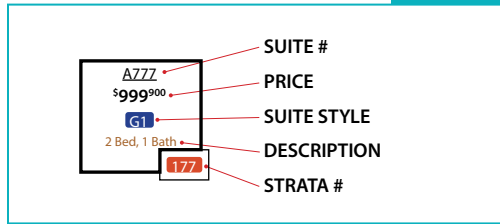

1ST FLOOR

LEGEND

132 STREET DIVERSION

RAVINE ROAD

B1

B2

B3

122
 \$624⁹⁰⁰
 B14
 1 Bed + Flex,
 1 Bath

★ Comes with 2 parking spots
 Note: Prices and unit data subject to change

2ND FLOOR

LEGEND

★ Comes with 2 parking spots
 Note: Prices and unit data subject to change

3RD FLOOR

LEGEND

★ Comes with 2 parking spots
 Note: Prices and unit data subject to change