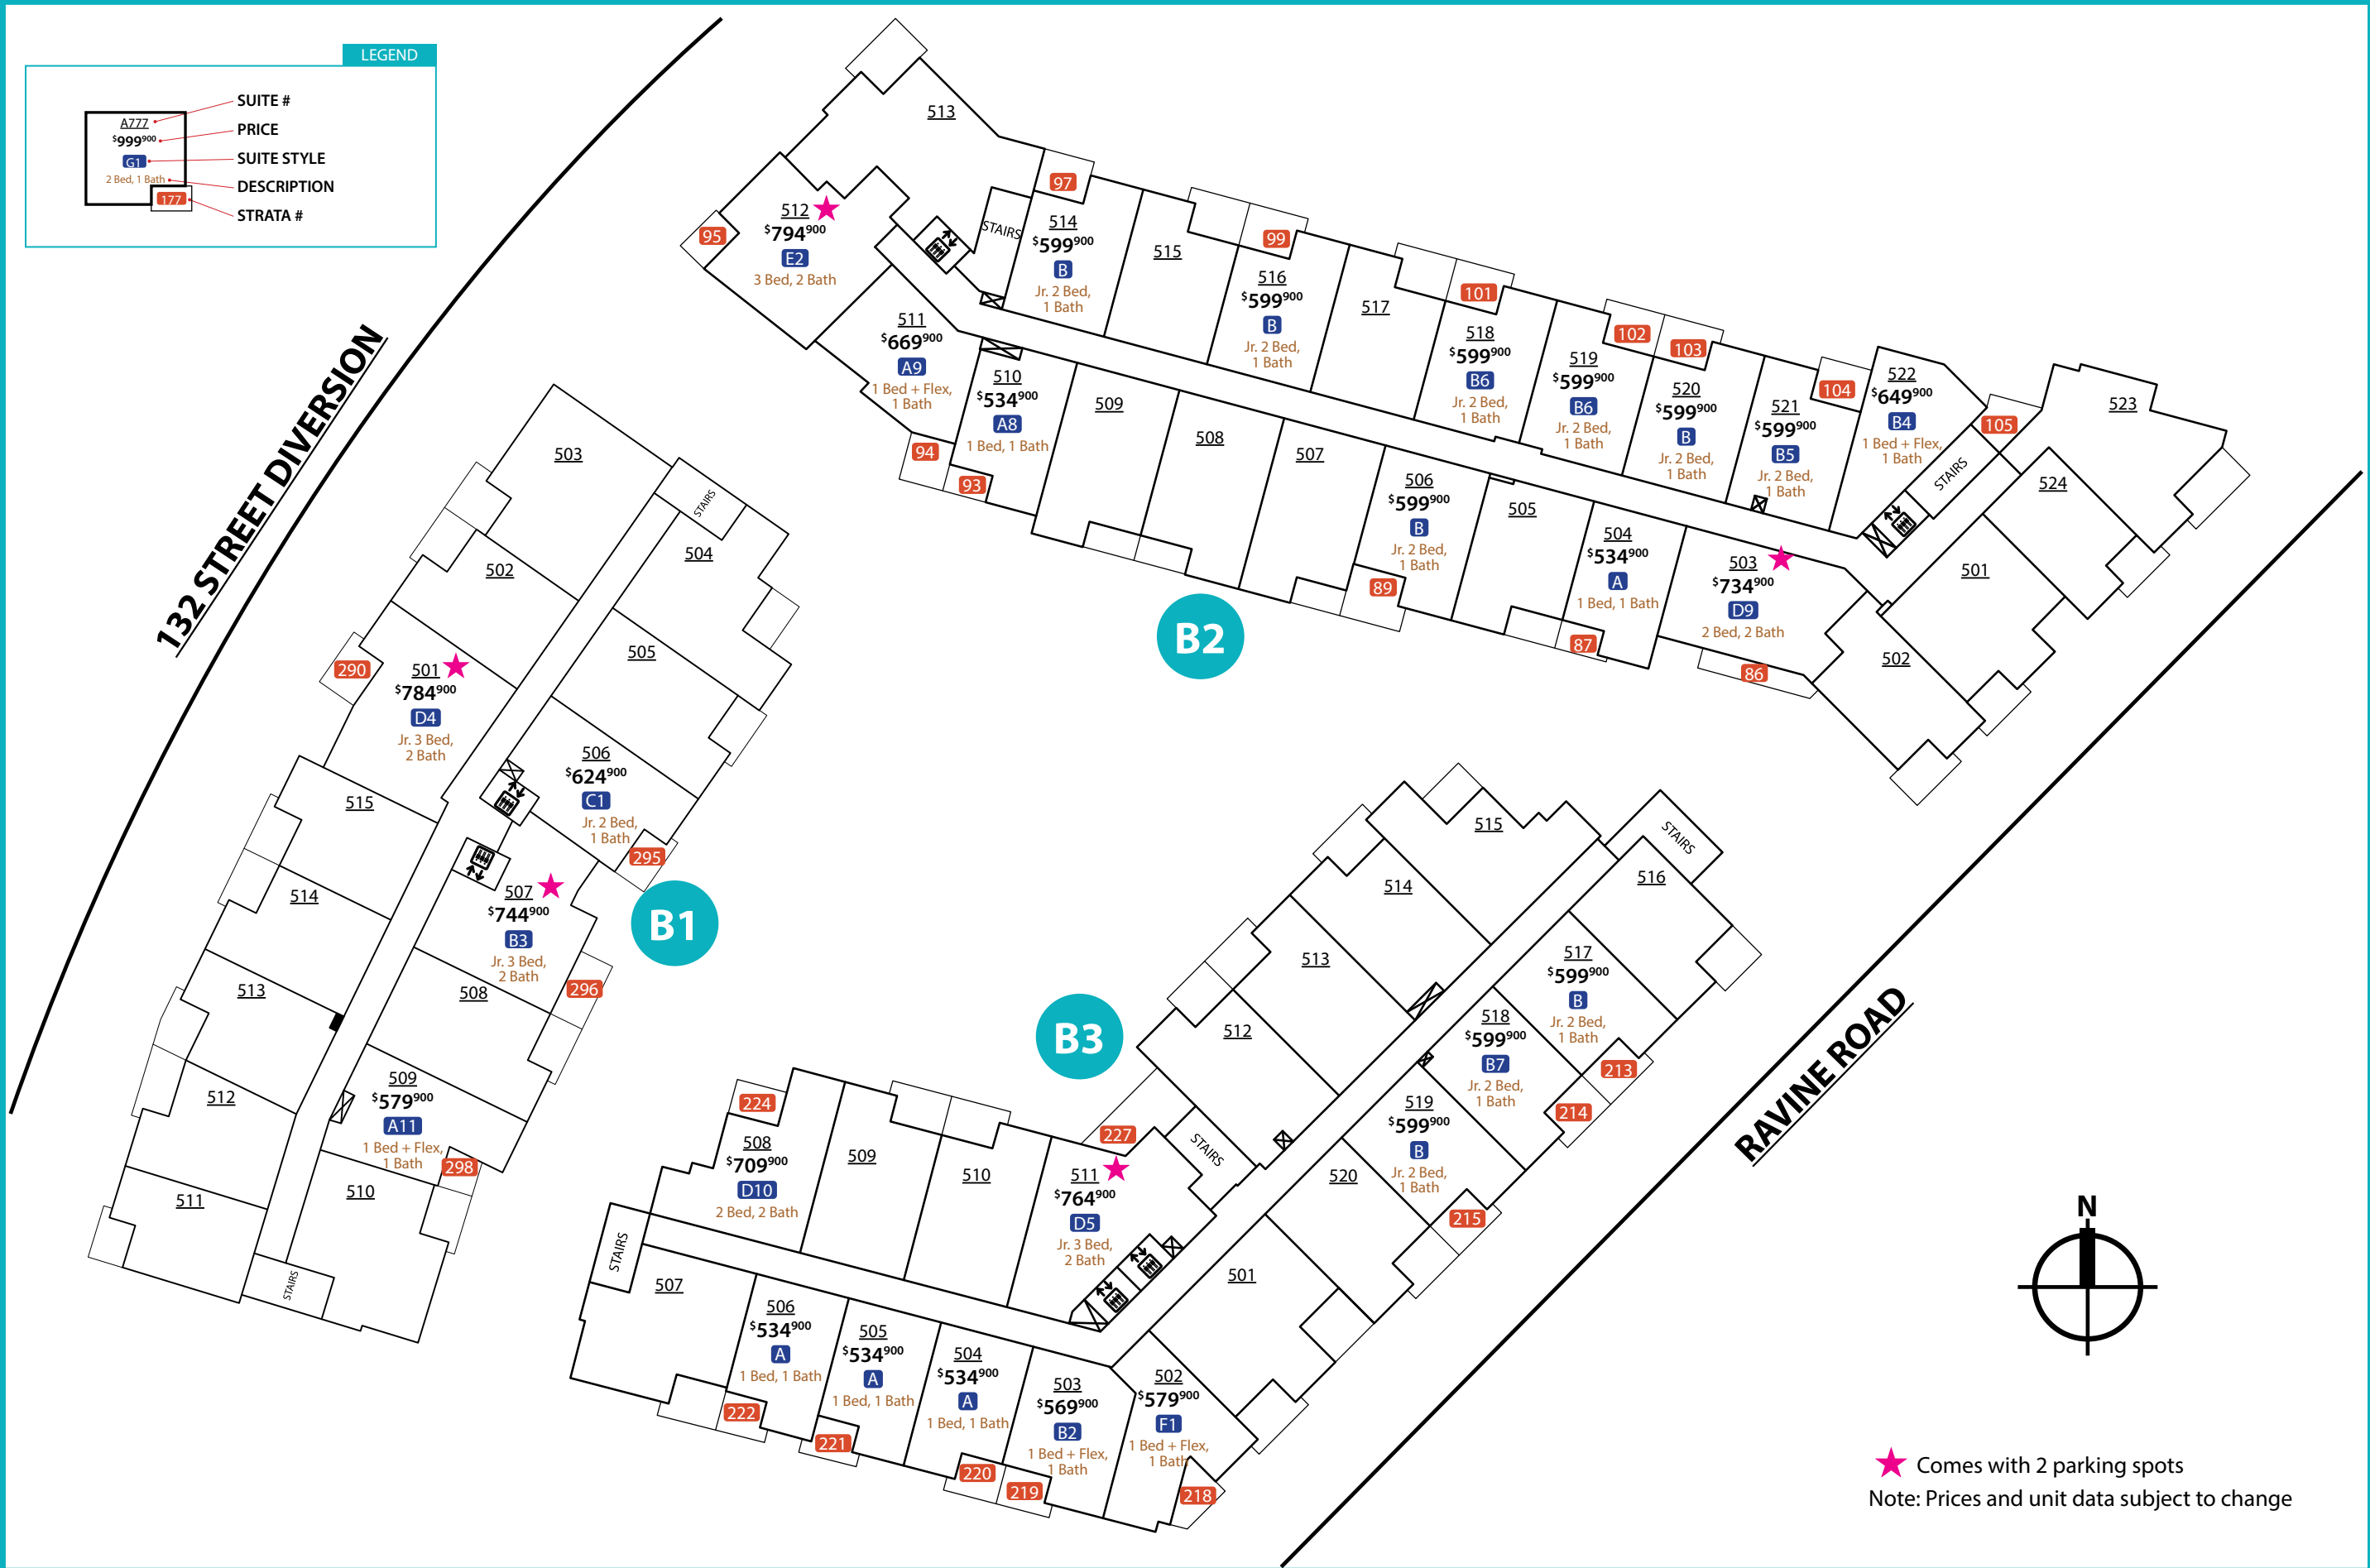

1ST FLOOR

LEGEND

132 STREET DIVERSION

RAVINE ROAD

B1

B2

B3

122
 \$624⁹⁰⁰
 B14
 1 Bed + Flex,
 1 Bath

★ Comes with 2 parking spots
 Note: Prices and unit data subject to change

2ND FLOOR

LEGEND

★ Comes with 2 parking spots
 Note: Prices and unit data subject to change

3RD FLOOR

LEGEND

★ Comes with 2 parking spots
 Note: Prices and unit data subject to change

4TH FLOOR

LEGEND

★ Comes with 2 parking spots
 Note: Prices and unit data subject to change

5TH FLOOR

LEGEND

6TH FLOOR

LEGEND