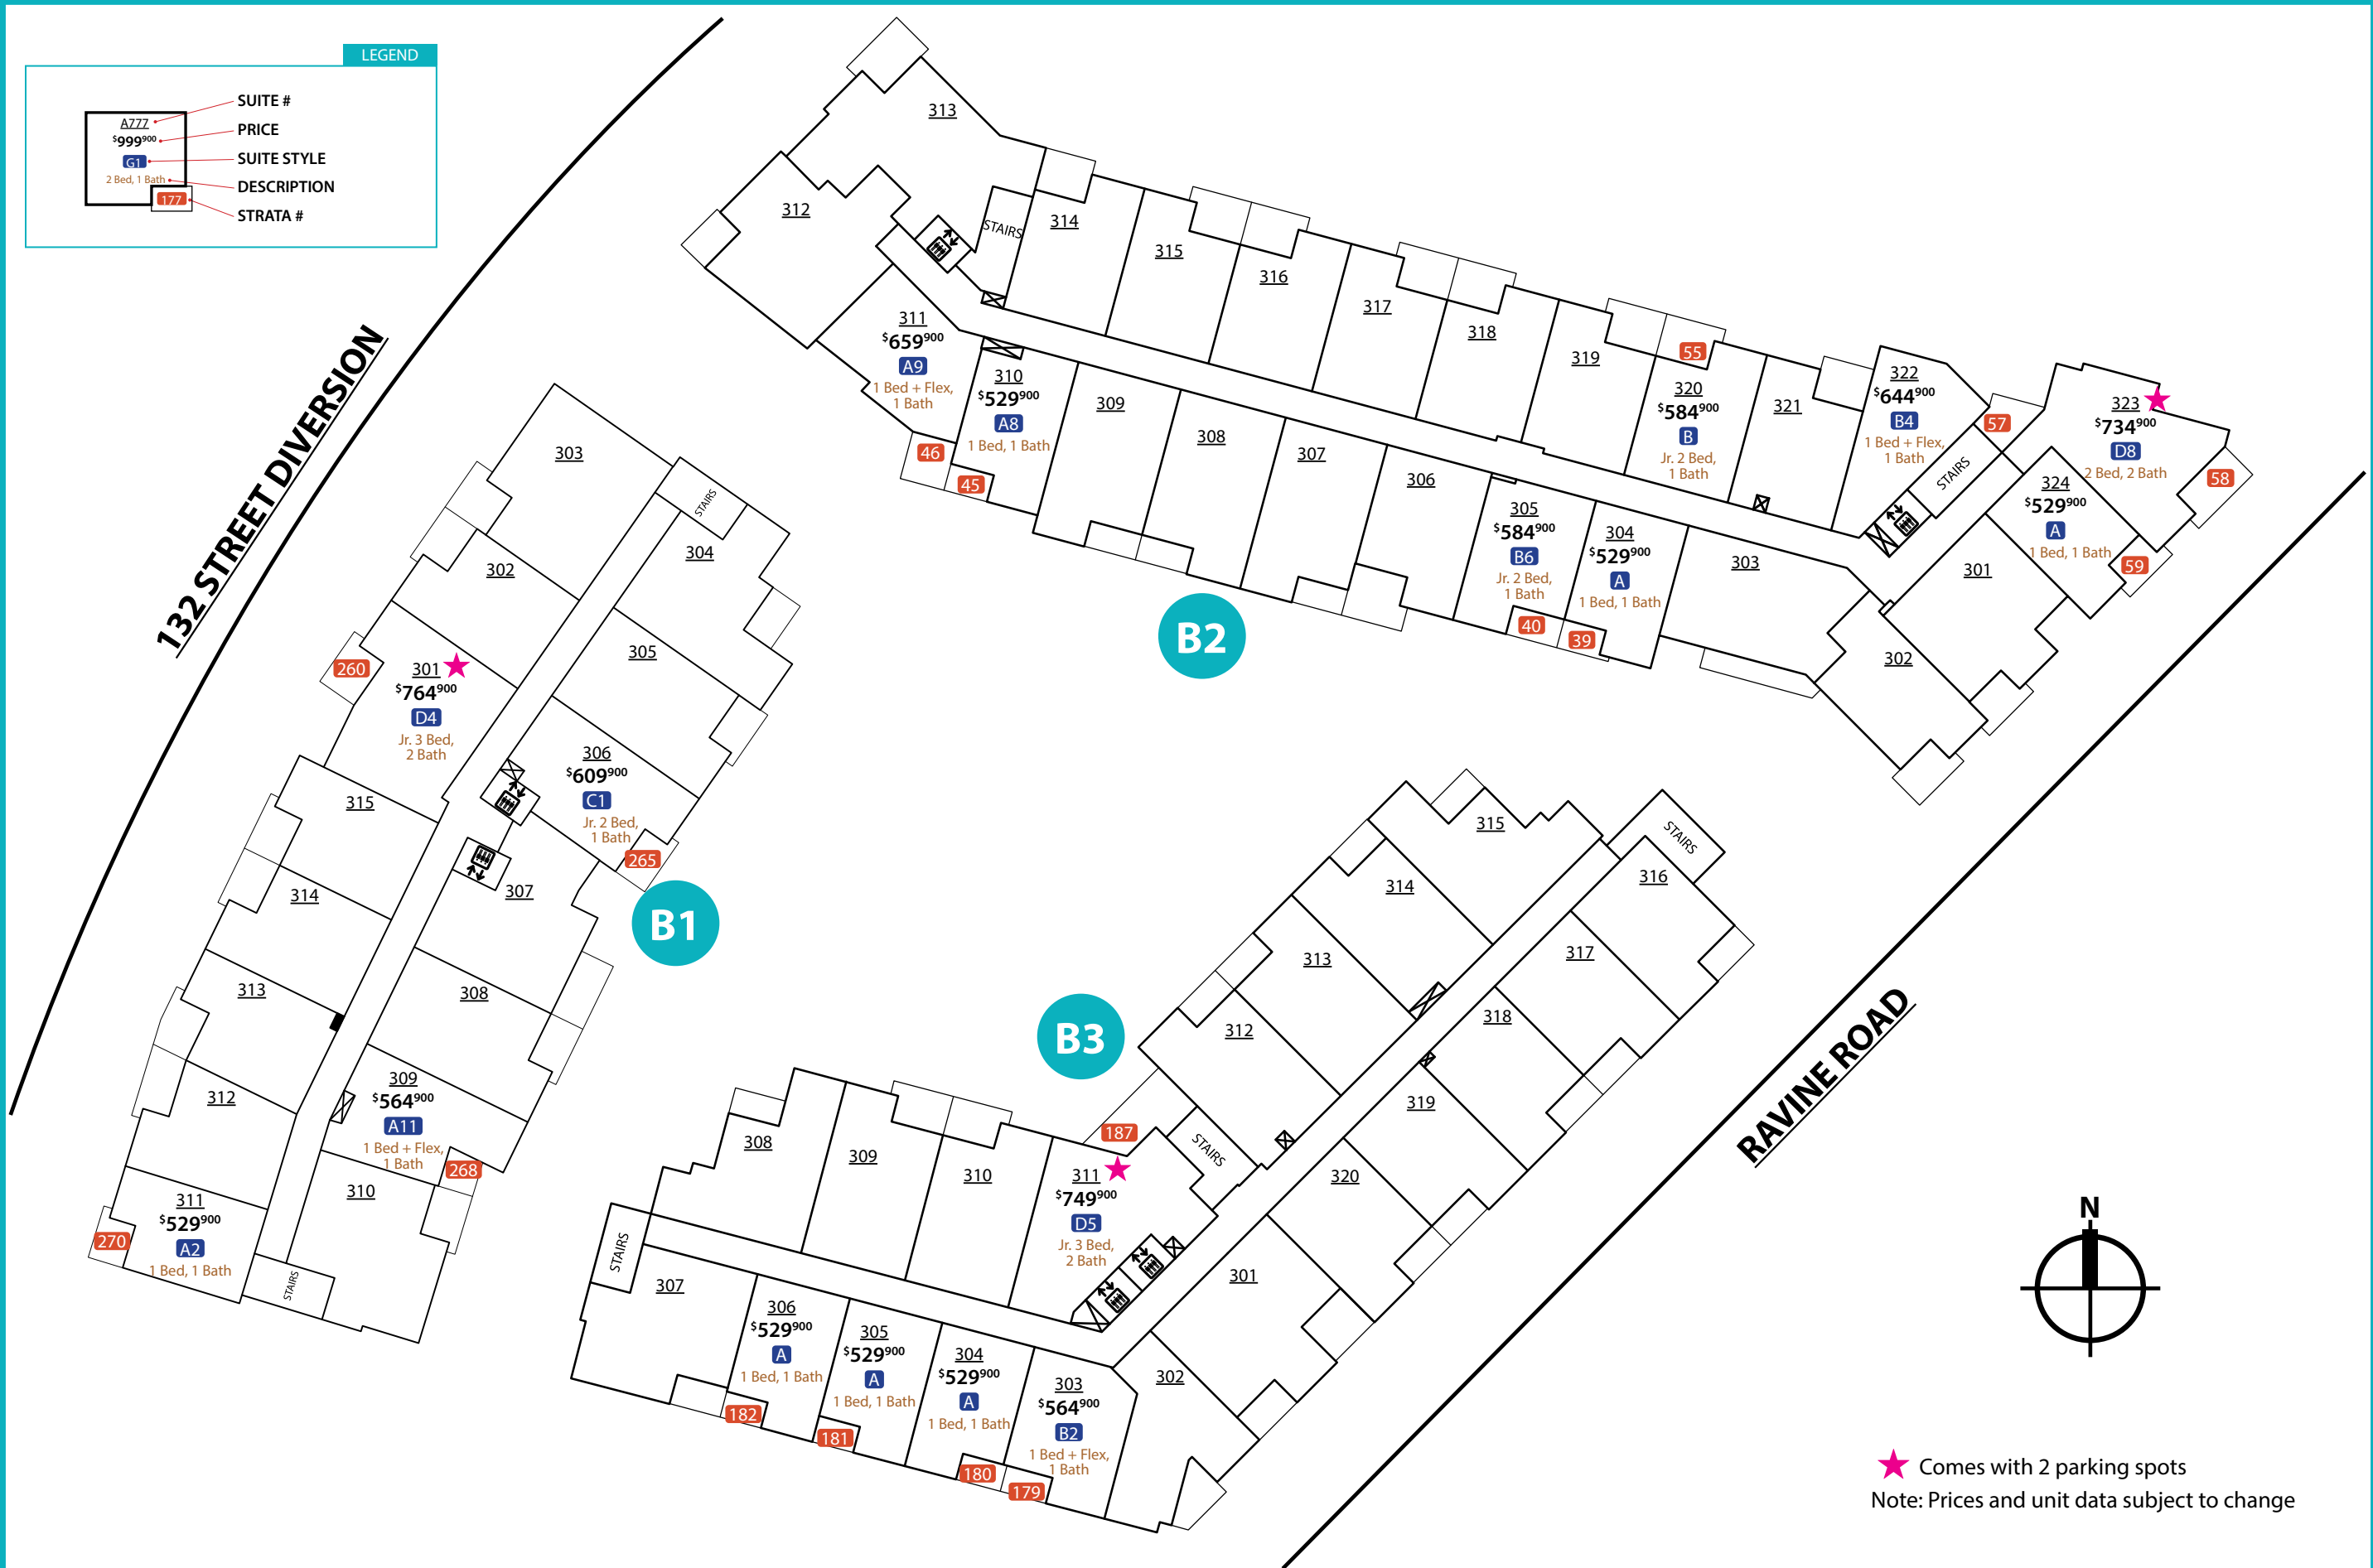

1ST FLOOR

LEGEND

132 STREET DIVERSION

RAVINE ROAD

B1

B2

B3

122
 \$624⁹⁰⁰
 B14
 1 Bed + Flex,
 1 Bath

★ Comes with 2 parking spots
 Note: Prices and unit data subject to change

2ND FLOOR

LEGEND

★ Comes with 2 parking spots
 Note: Prices and unit data subject to change

3RD FLOOR

LEGEND

★ Comes with 2 parking spots
 Note: Prices and unit data subject to change

4TH FLOOR

LEGEND

★ Comes with 2 parking spots
 Note: Prices and unit data subject to change

5TH FLOOR

LEGEND

6TH FLOOR

LEGEND