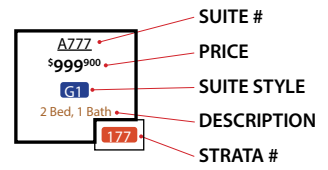

1ST FLOOR

LEGEND

132 STREET DIVERSION

RAVINE ROAD

B1

B2

B3

122
 \$624⁹⁰⁰
 B14
 1 Bed + Flex,
 1 Bath

★ Comes with 2 parking spots
 Note: Prices and unit data subject to change

2ND FLOOR

LEGEND

★ Comes with 2 parking spots
 Note: Prices and unit data subject to change

3RD FLOOR

LEGEND

★ Comes with 2 parking spots
 Note: Prices and unit data subject to change

4TH FLOOR

LEGEND

★ Comes with 2 parking spots
 Note: Prices and unit data subject to change

5TH FLOOR

LEGEND

6TH FLOOR

LEGEND