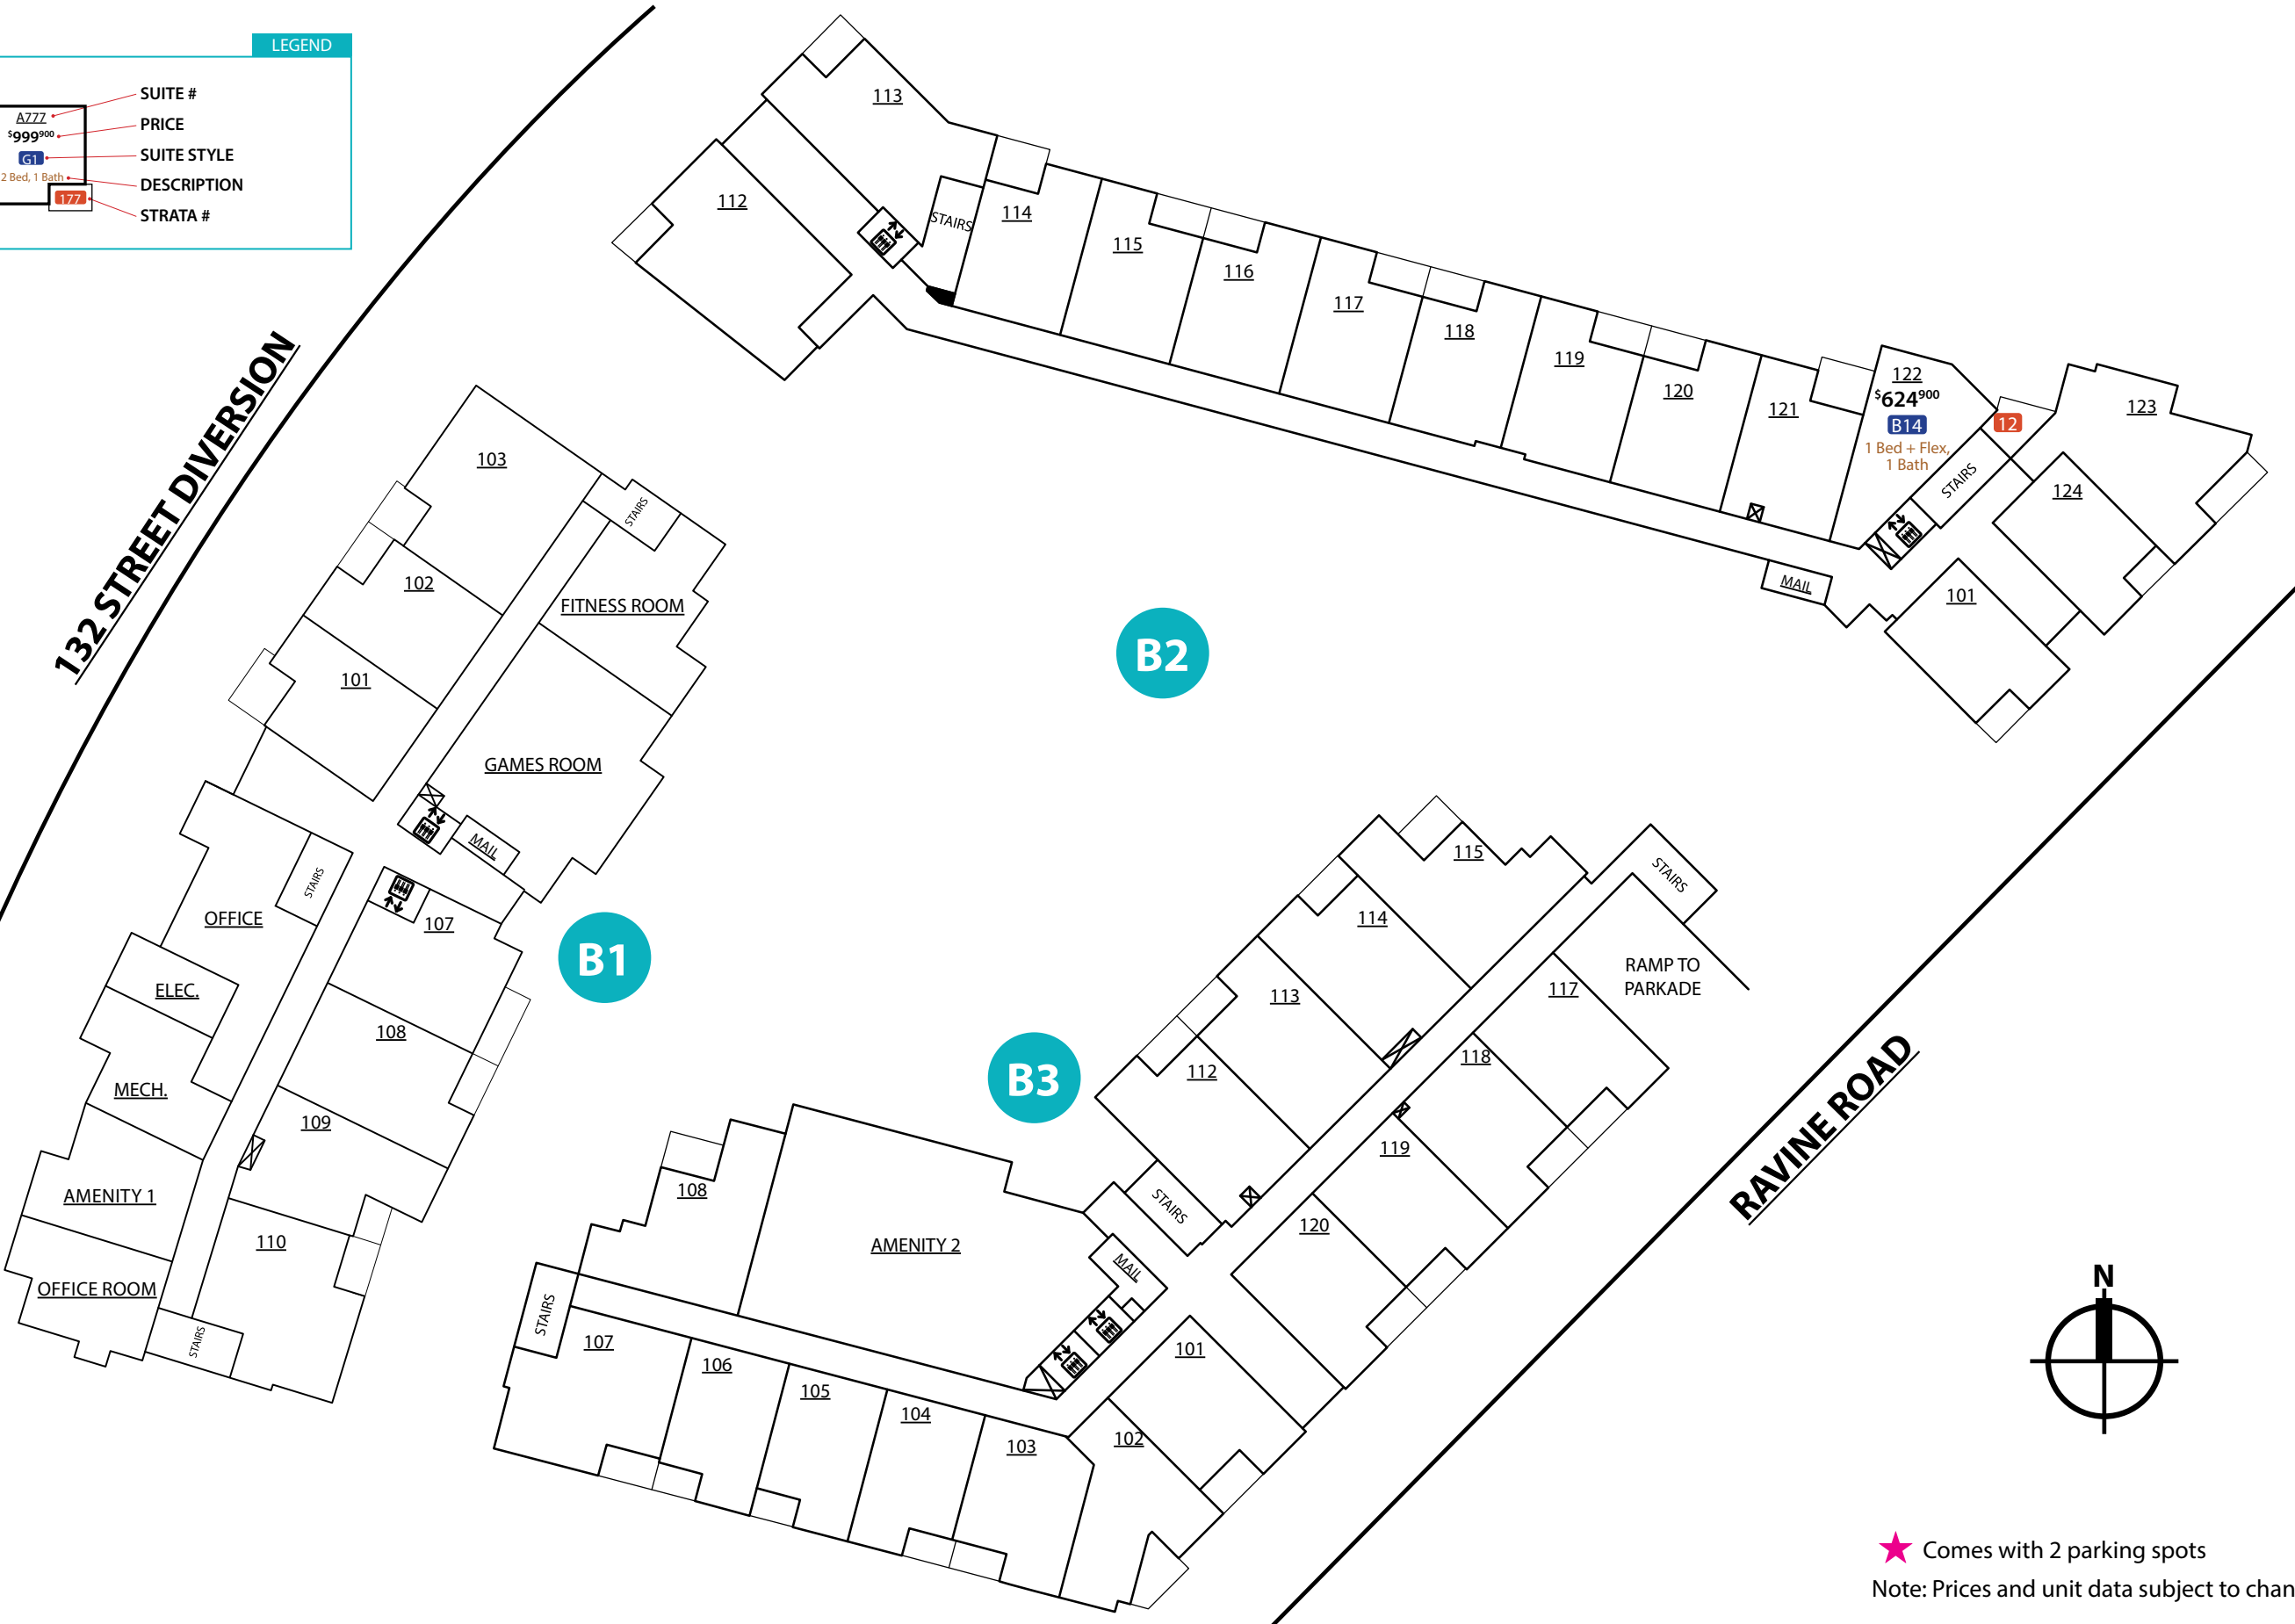

1ST FLOOR

LEGEND

132 STREET DIVERSION

RAVINE ROAD

B1

B2

B3

122
 \$624⁹⁰⁰
 B14
 1 Bed + Flex,
 1 Bath

★ Comes with 2 parking spots
 Note: Prices and unit data subject to change

2ND FLOOR

LEGEND

★ Comes with 2 parking spots
 Note: Prices and unit data subject to change

3RD FLOOR

LEGEND

★ Comes with 2 parking spots
 Note: Prices and unit data subject to change

4TH FLOOR

LEGEND

★ Comes with 2 parking spots
 Note: Prices and unit data subject to change

5TH FLOOR

LEGEND

6TH FLOOR

LEGEND