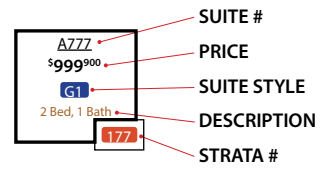

1ST FLOOR

LEGEND

132 STREET DIVERSION

RAVINE ROAD

B1

B2

B3

122
 \$624⁹⁰⁰
 B14
 1 Bed + Flex,
 1 Bath

★ Comes with 2 parking spots
 Note: Prices and unit data subject to change

2ND FLOOR

LEGEND

★ Comes with 2 parking spots
 Note: Prices and unit data subject to change

3RD FLOOR

LEGEND

★ Comes with 2 parking spots
 Note: Prices and unit data subject to change

4TH FLOOR

LEGEND

★ Comes with 2 parking spots
 Note: Prices and unit data subject to change

5TH FLOOR

LEGEND

6TH FLOOR

LEGEND