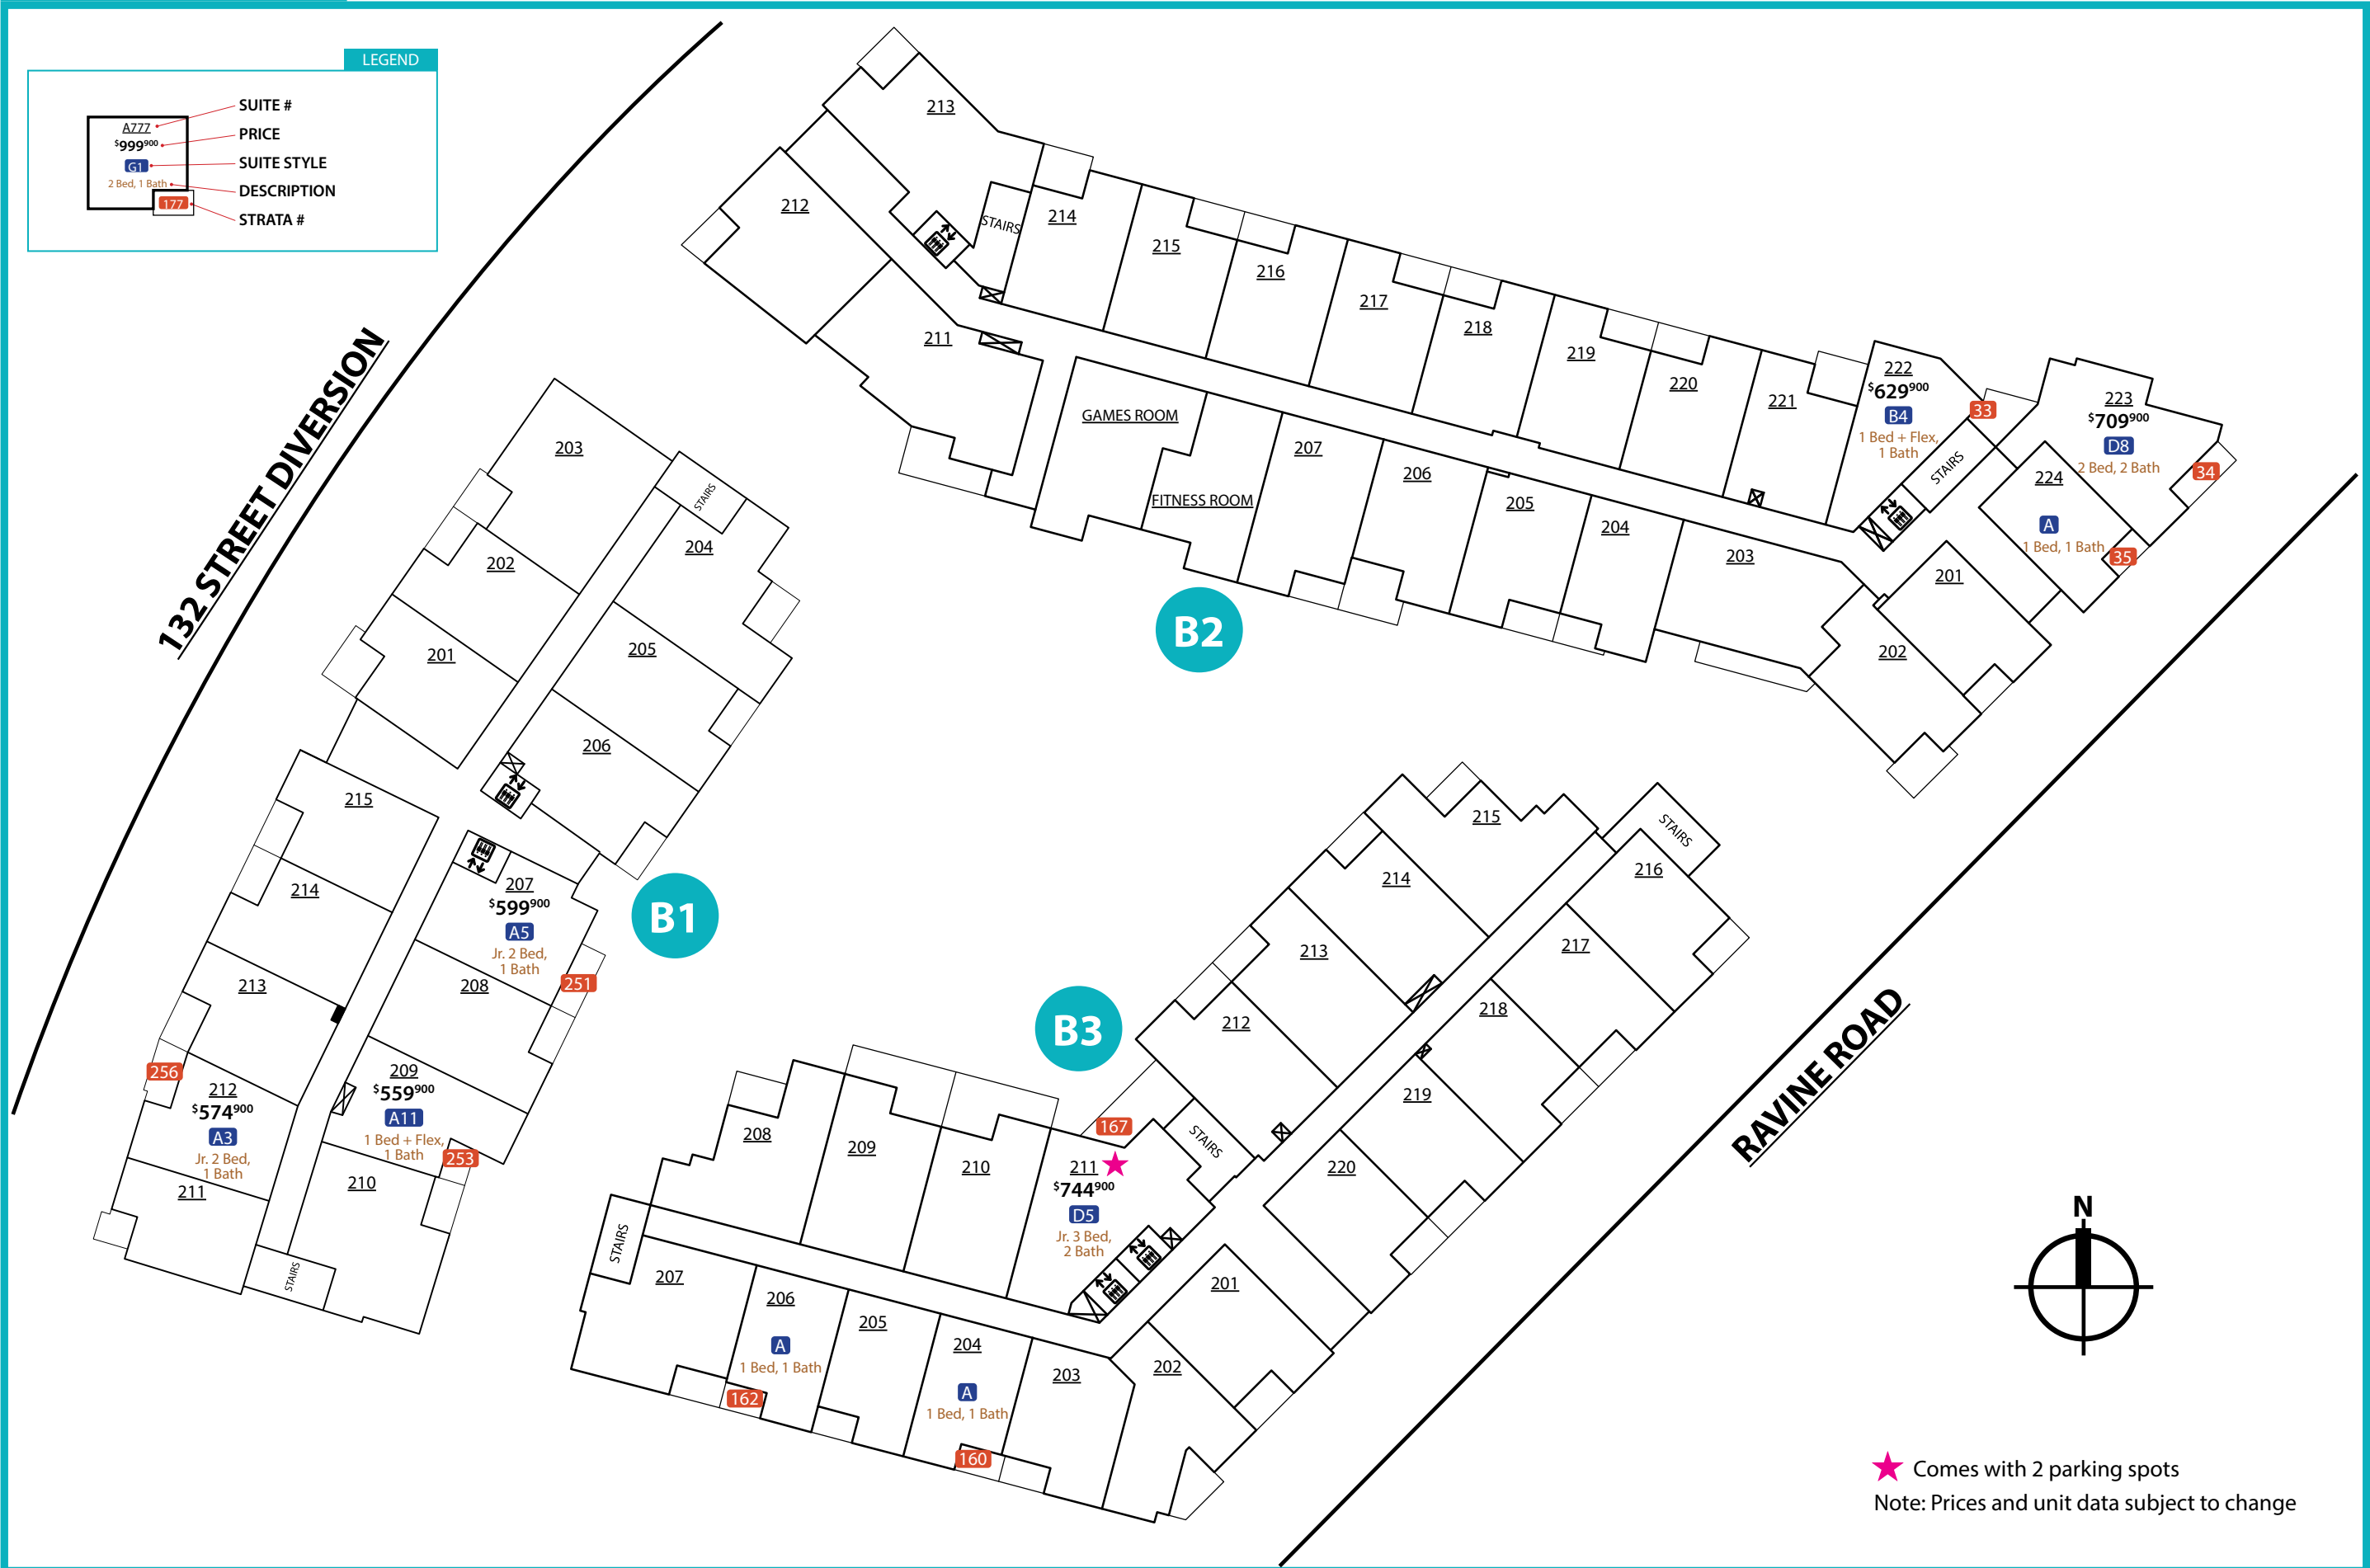

1ST FLOOR

LEGEND

★ Comes with 2 parking spots
 Note: Prices and unit data subject to change

2ND FLOOR

LEGEND

A777 → SUITE #
 \$999⁹⁰⁰ → PRICE
 G1 → SUITE STYLE
 2 Bed, 1 Bath → DESCRIPTION
 177 → STRATA #

★ Comes with 2 parking spots
 Note: Prices and unit data subject to change

3RD FLOOR

LEGEND

4TH FLOOR

LEGEND

★ Comes with 2 parking spots
 Note: Prices and unit data subject to change

5TH FLOOR

LEGEND

6TH FLOOR

LEGEND

★ Comes with 2 parking spots
 Note: Prices and unit data subject to change