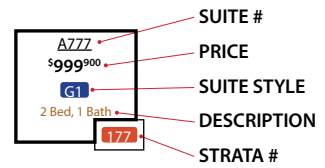

1ST FLOOR

LEGEND

★ Comes with 2 parking spots
 Note: Prices and unit data subject to change

2ND FLOOR

LEGEND

A777 → SUITE #
 \$999⁹⁰⁰ → PRICE
 G1 → SUITE STYLE
 2 Bed, 1 Bath → DESCRIPTION
 177 → STRATA #

★ Comes with 2 parking spots
 Note: Prices and unit data subject to change

3RD FLOOR

LEGEND

4TH FLOOR

LEGEND

★ Comes with 2 parking spots
 Note: Prices and unit data subject to change

5TH FLOOR

LEGEND

6TH FLOOR

LEGEND

★ Comes with 2 parking spots
 Note: Prices and unit data subject to change