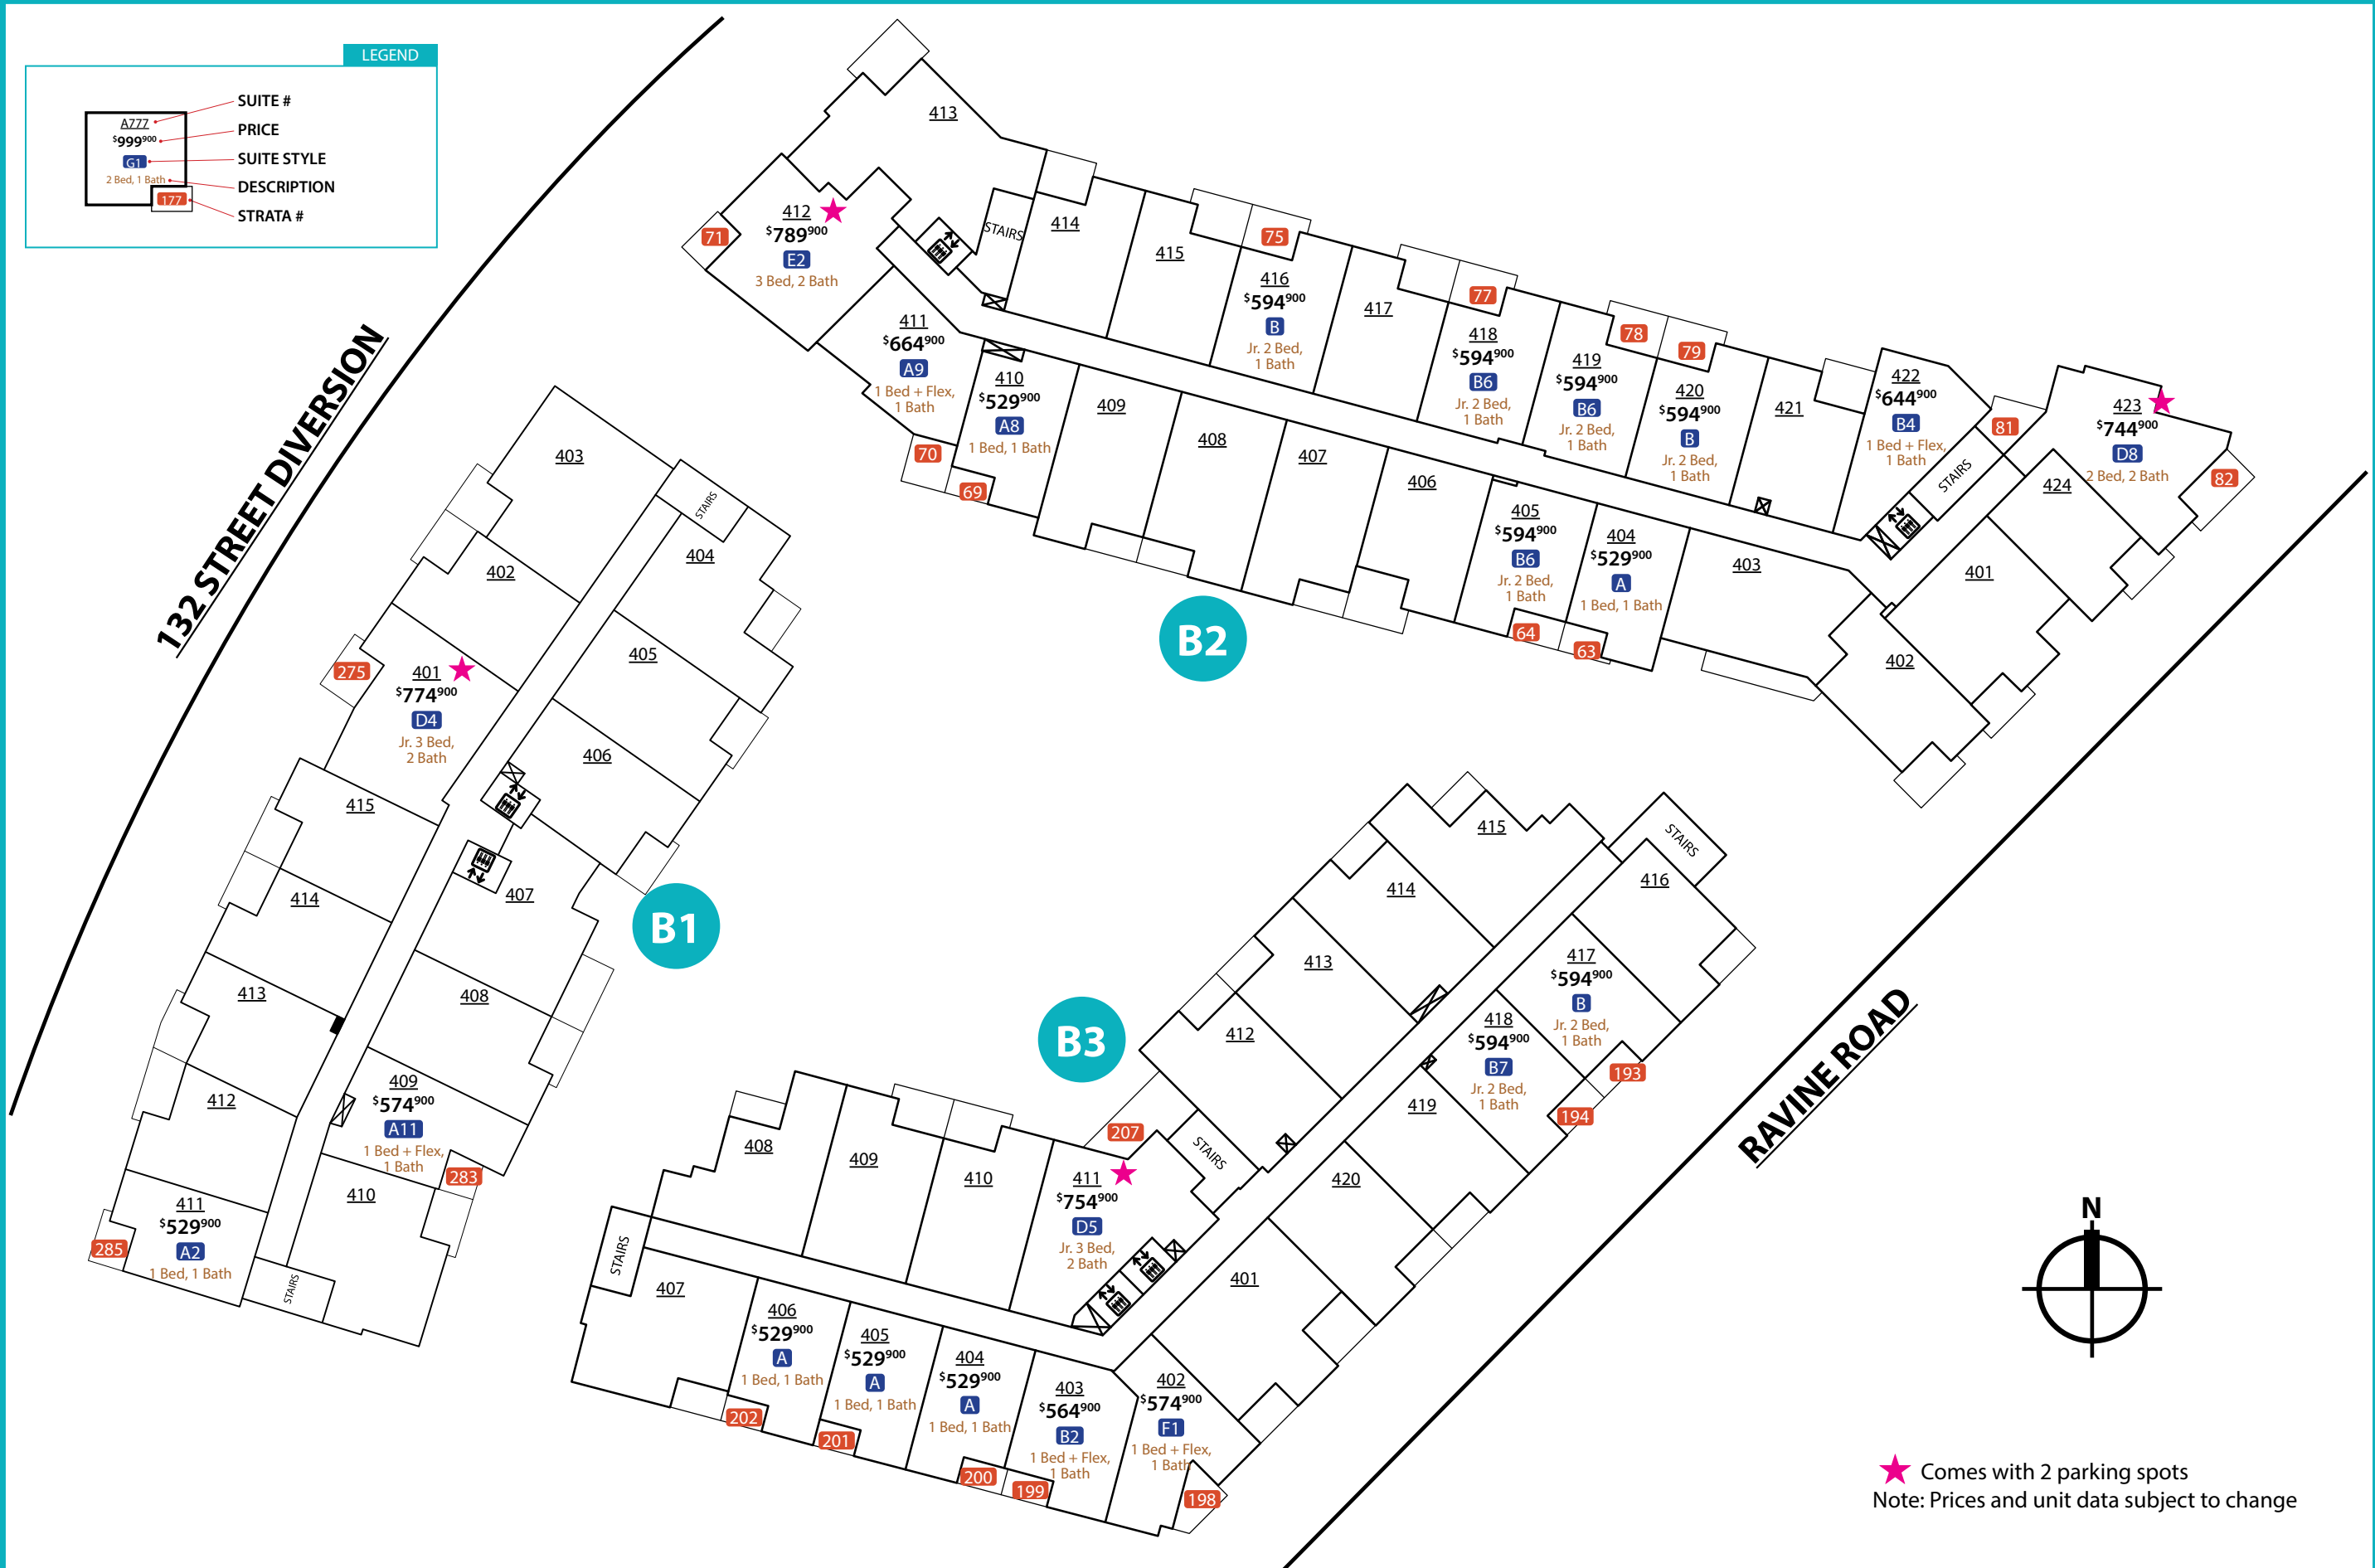

1ST FLOOR

LEGEND

★ Comes with 2 parking spots
 Note: Prices and unit data subject to change

2ND FLOOR

LEGEND

A777 → SUITE #
 \$999⁹⁰⁰ → PRICE
 G1 → SUITE STYLE
 2 Bed, 1 Bath → DESCRIPTION
 177 → STRATA #

★ Comes with 2 parking spots
 Note: Prices and unit data subject to change

3RD FLOOR

LEGEND

4TH FLOOR

LEGEND

★ Comes with 2 parking spots
 Note: Prices and unit data subject to change

5TH FLOOR

LEGEND

6TH FLOOR

LEGEND

★ Comes with 2 parking spots
 Note: Prices and unit data subject to change