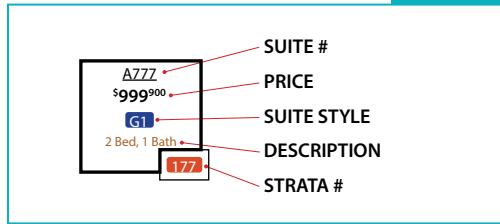

1ST FLOOR

LEGEND

★ Comes with 2 parking spots
 Note: Prices and unit data subject to change

2ND FLOOR

LEGEND

A777 → SUITE #
 \$999⁹⁰⁰ → PRICE
 G1 → SUITE STYLE
 2 Bed, 1 Bath → DESCRIPTION
 177 → STRATA #

★ Comes with 2 parking spots
 Note: Prices and unit data subject to change

3RD FLOOR

LEGEND

4TH FLOOR

LEGEND

★ Comes with 2 parking spots
 Note: Prices and unit data subject to change

5TH FLOOR

LEGEND

6TH FLOOR

LEGEND

★ Comes with 2 parking spots
 Note: Prices and unit data subject to change