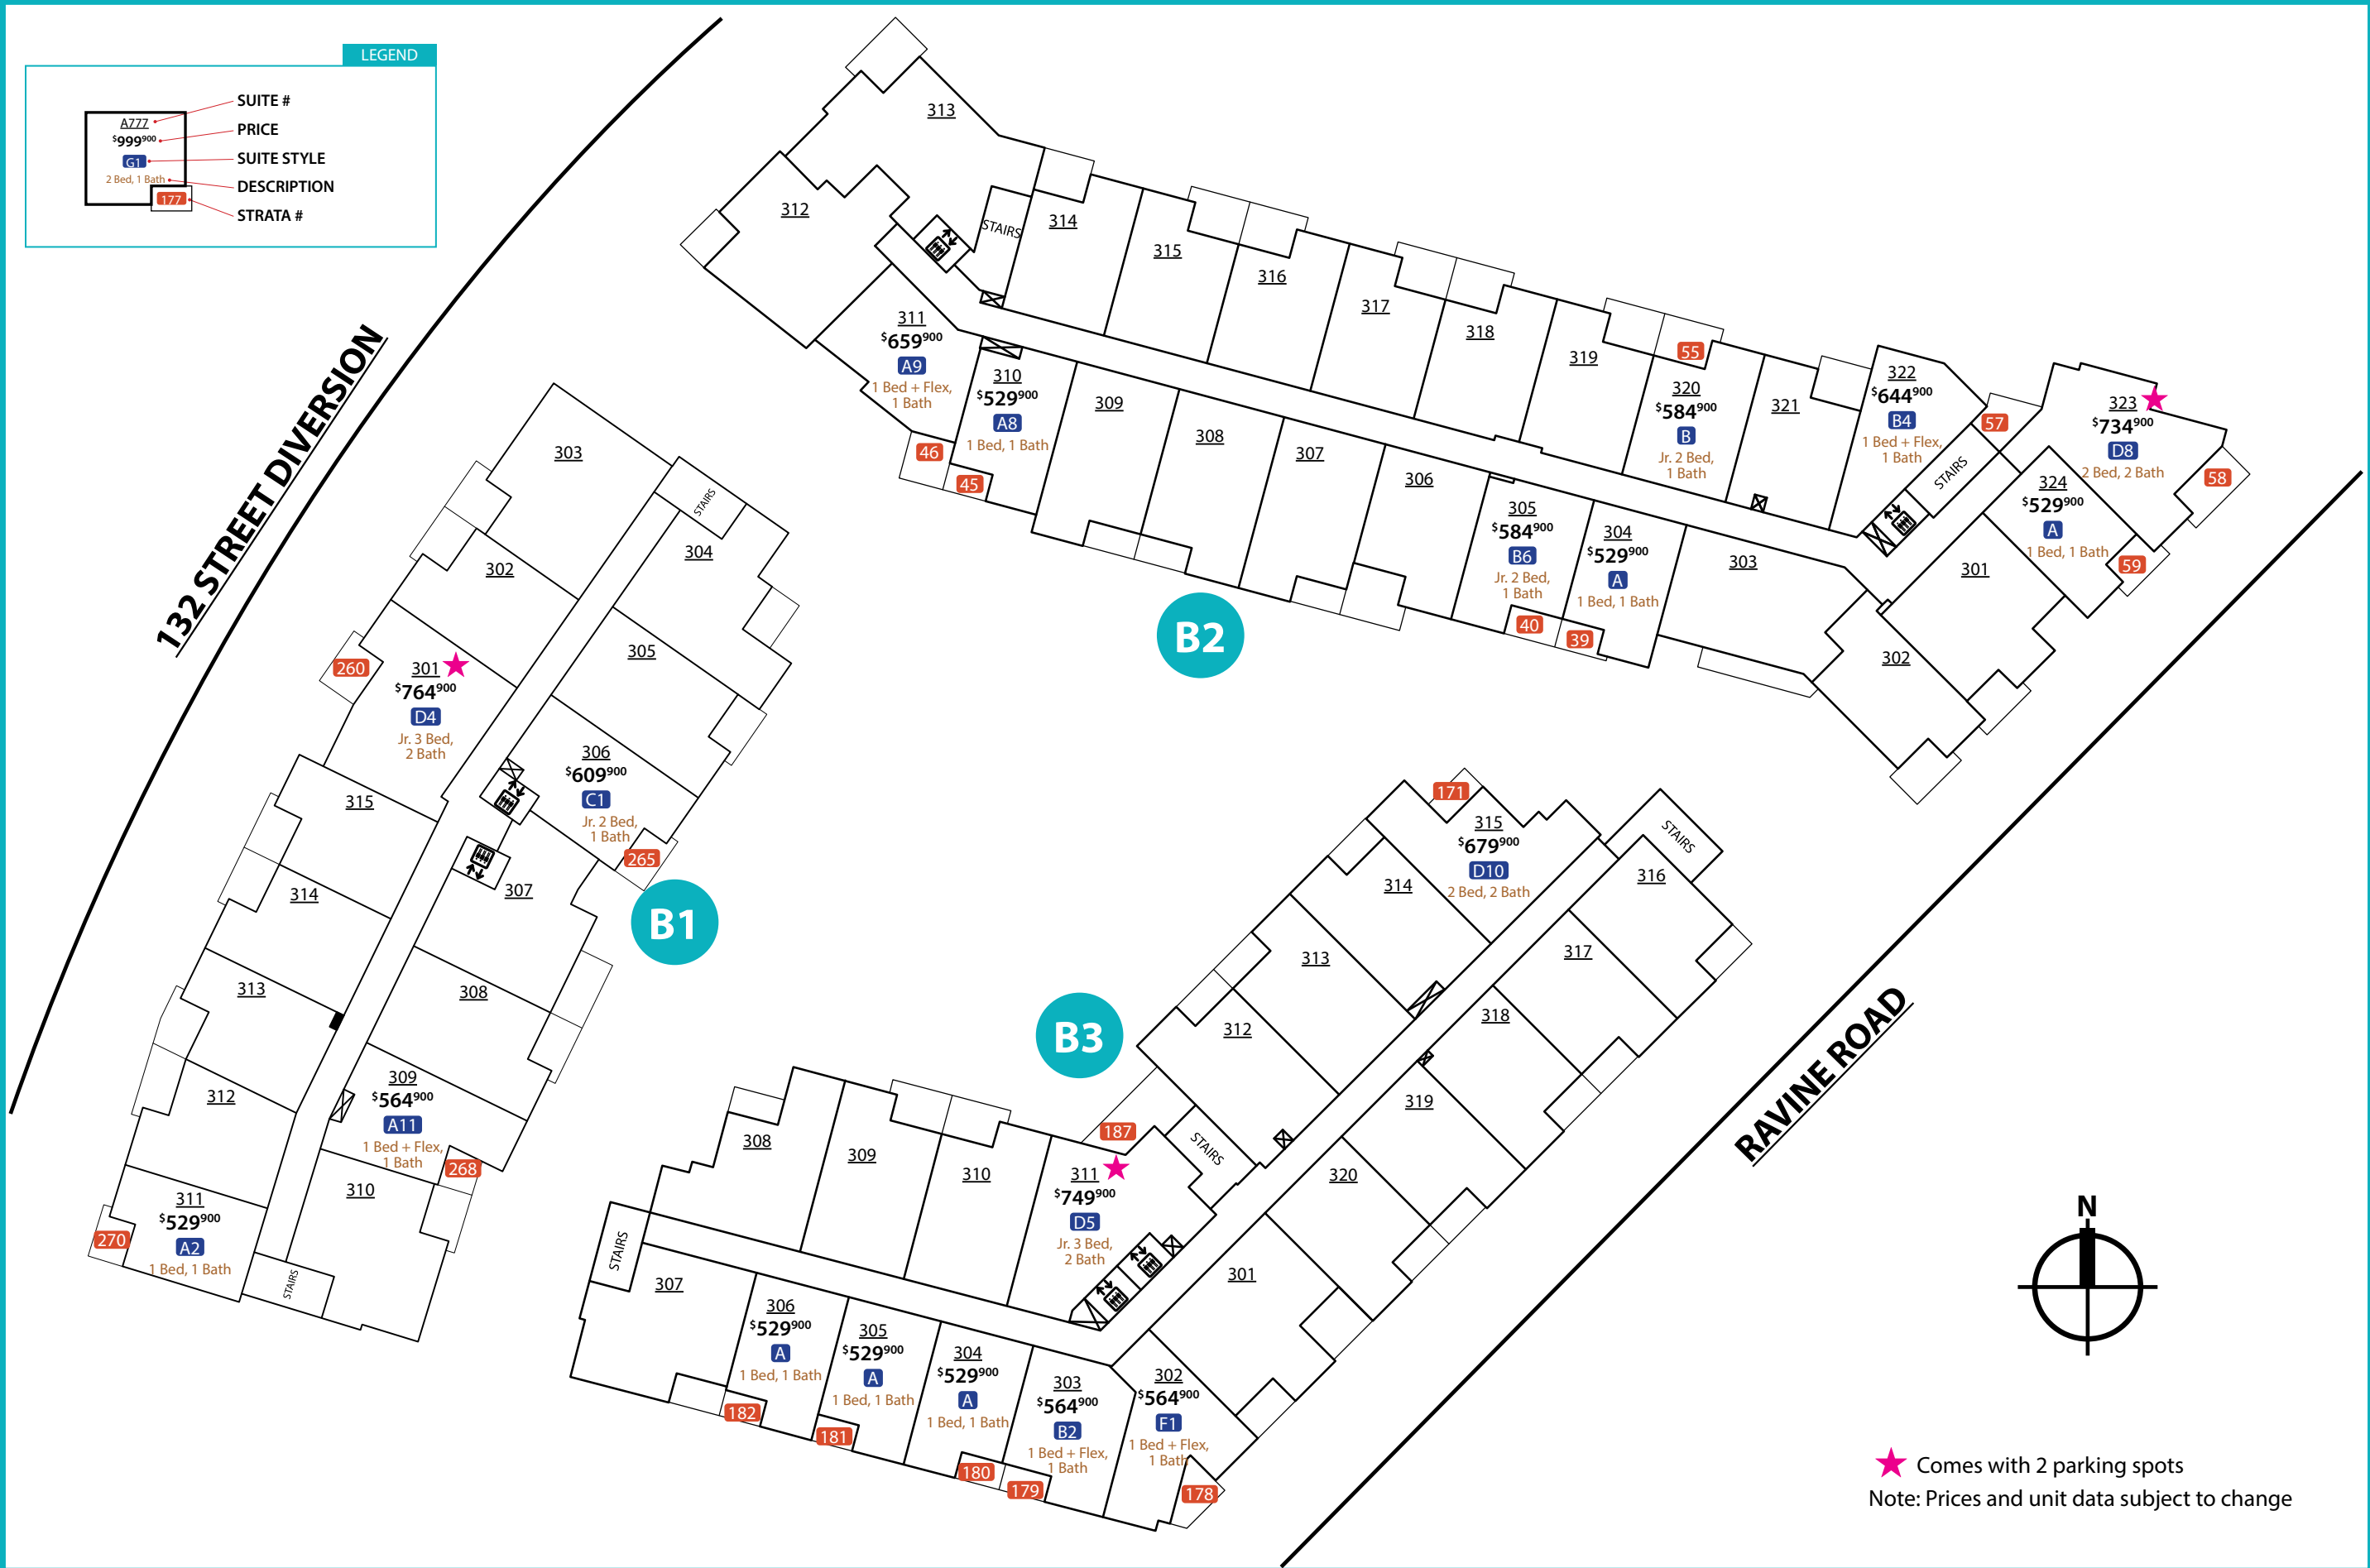

1ST FLOOR

LEGEND

★ Comes with 2 parking spots
 Note: Prices and unit data subject to change

2ND FLOOR

LEGEND

A777 → SUITE #
 \$999⁹⁰⁰ → PRICE
 G1 → SUITE STYLE
 2 Bed, 1 Bath → DESCRIPTION
 177 → STRATA #

★ Comes with 2 parking spots
 Note: Prices and unit data subject to change

3RD FLOOR

LEGEND

4TH FLOOR

LEGEND

★ Comes with 2 parking spots
 Note: Prices and unit data subject to change

5TH FLOOR

LEGEND

6TH FLOOR

LEGEND

★ Comes with 2 parking spots
 Note: Prices and unit data subject to change