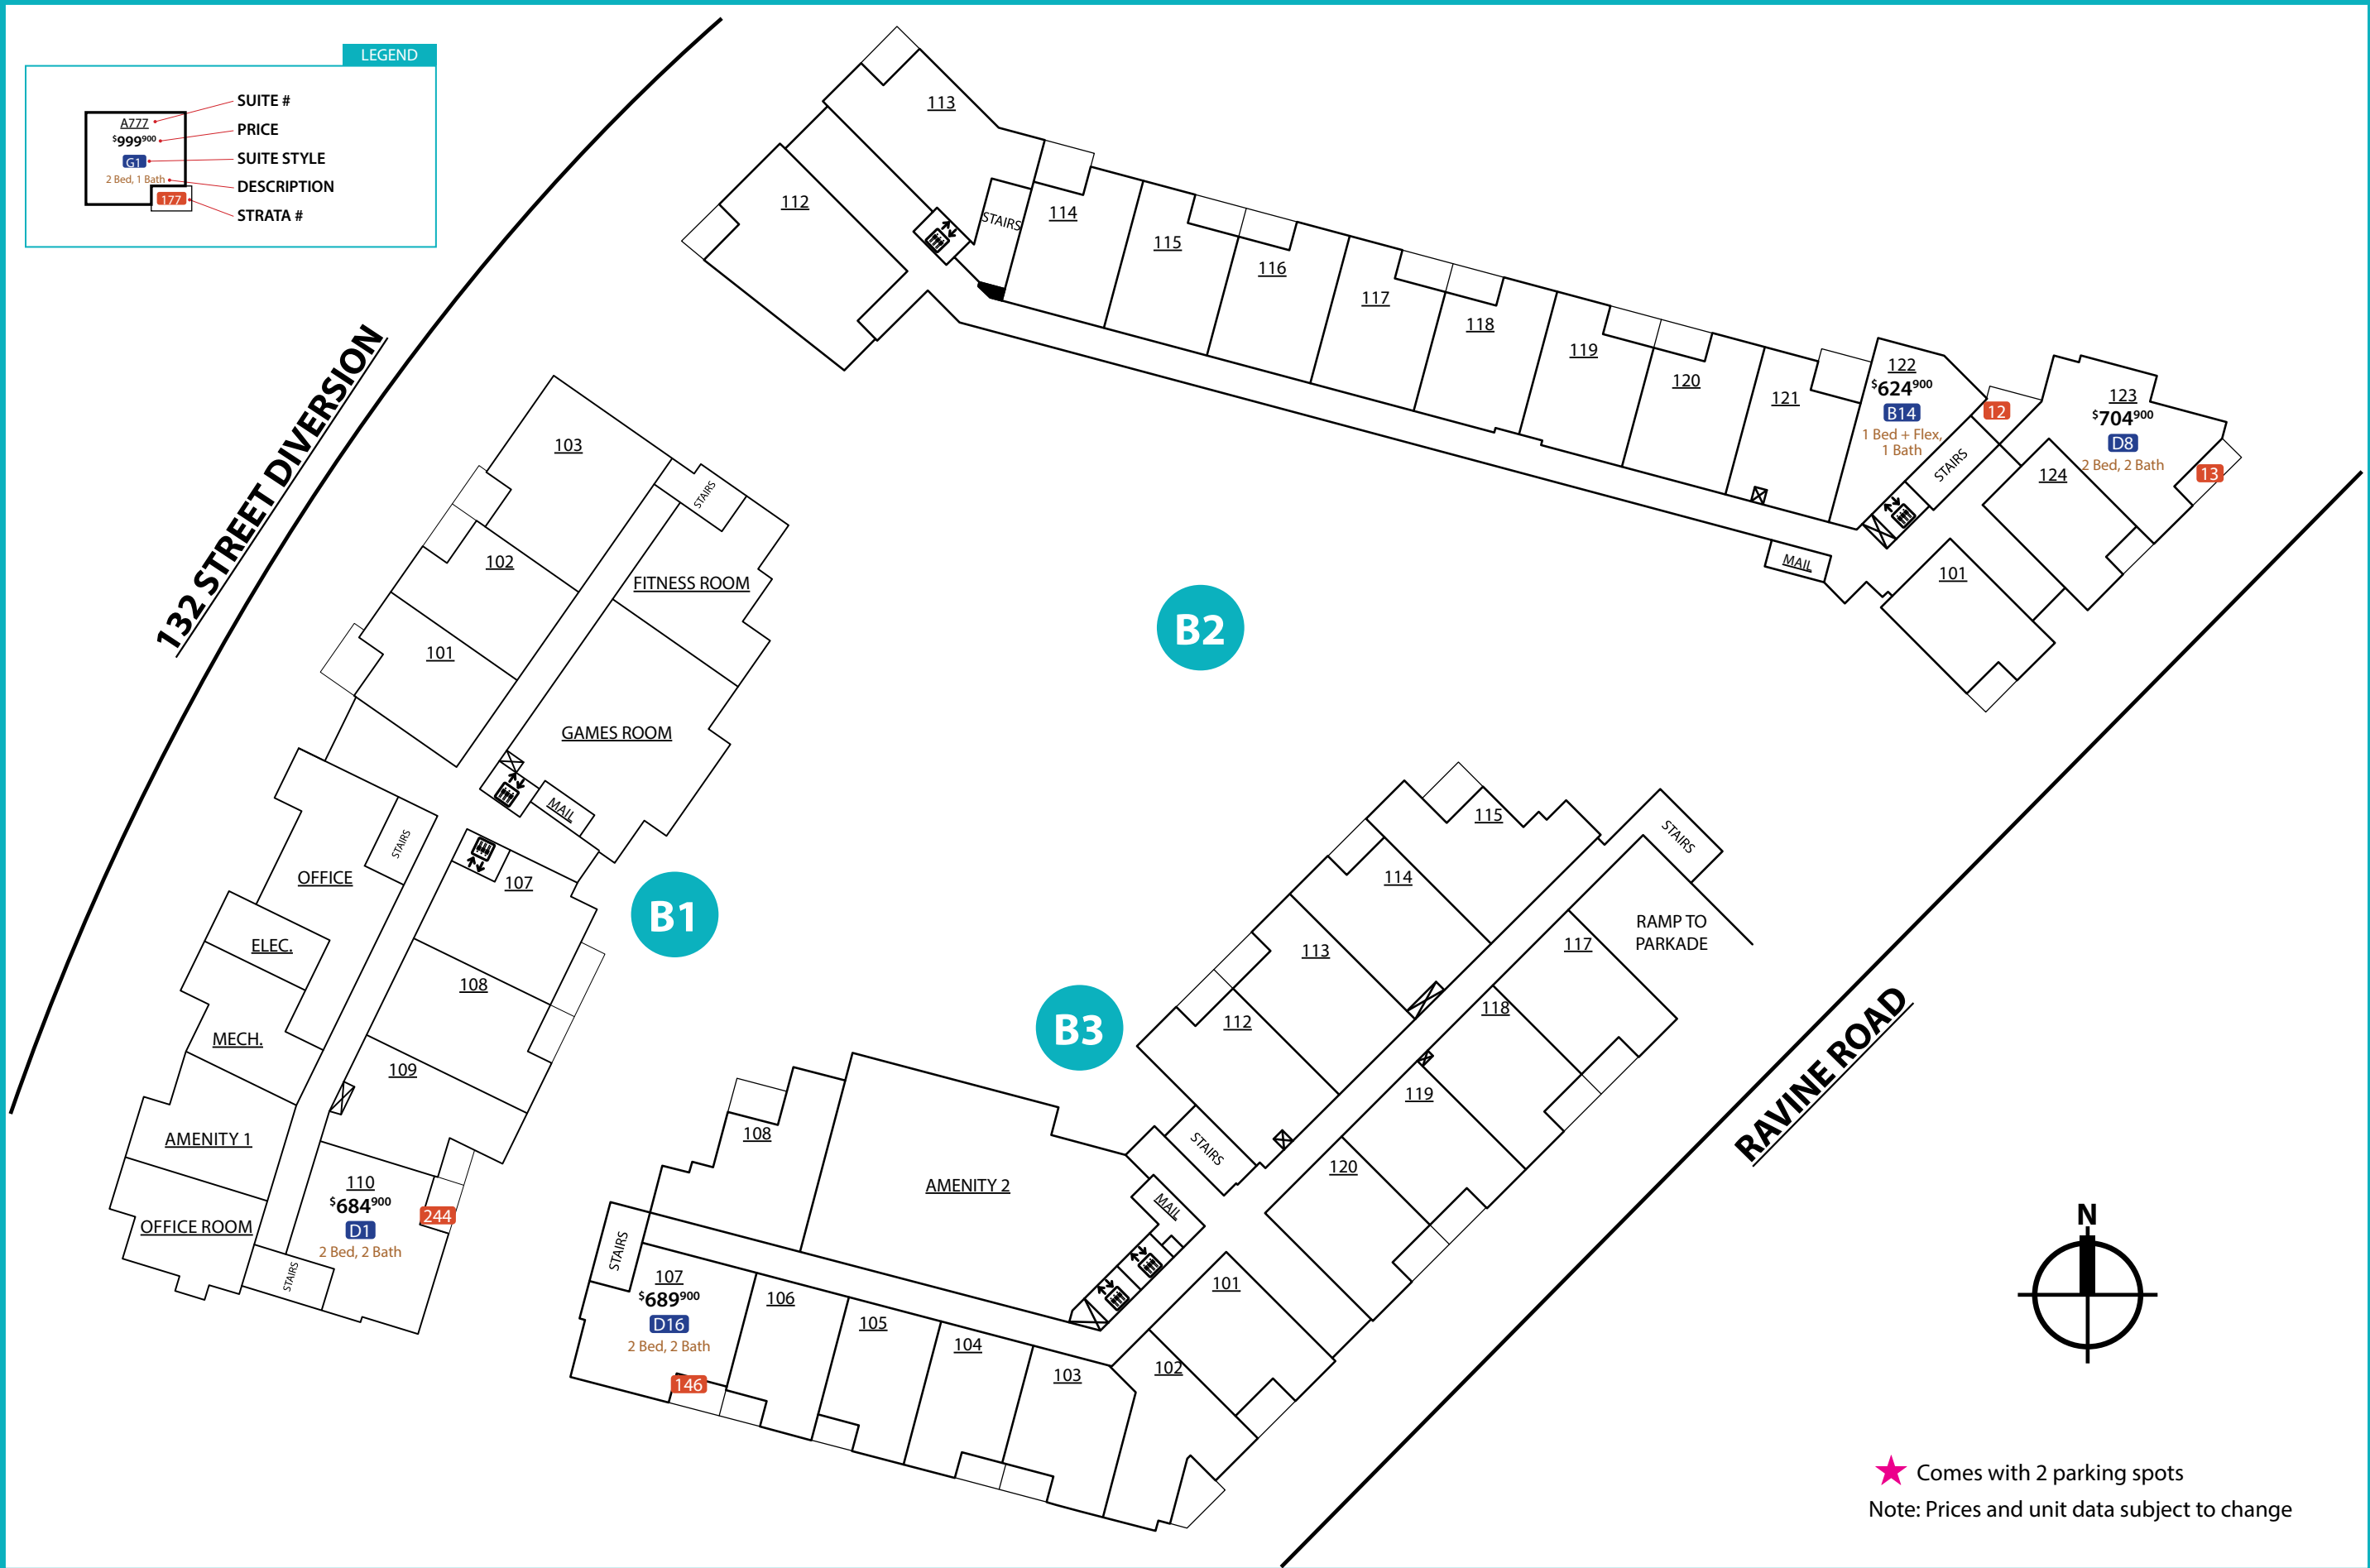

1ST FLOOR

LEGEND

★ Comes with 2 parking spots
 Note: Prices and unit data subject to change

2ND FLOOR

LEGEND

A777 → SUITE #
 \$999⁹⁰⁰ → PRICE
 G1 → SUITE STYLE
 2 Bed, 1 Bath → DESCRIPTION
 177 → STRATA #

★ Comes with 2 parking spots
 Note: Prices and unit data subject to change

3RD FLOOR

LEGEND

4TH FLOOR

LEGEND

★ Comes with 2 parking spots
 Note: Prices and unit data subject to change

5TH FLOOR

LEGEND

6TH FLOOR

LEGEND

★ Comes with 2 parking spots
 Note: Prices and unit data subject to change