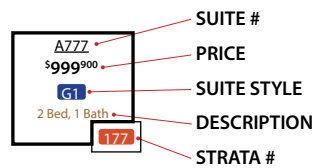

1ST FLOOR

LEGEND

★ Comes with 2 parking spots
 Note: Prices and unit data subject to change

2ND FLOOR

LEGEND

A777 → SUITE #
 \$999⁹⁰⁰ → PRICE
 G1 → SUITE STYLE
 2 Bed, 1 Bath → DESCRIPTION
 177 → STRATA #

★ Comes with 2 parking spots
 Note: Prices and unit data subject to change

3RD FLOOR

LEGEND

4TH FLOOR

LEGEND

★ Comes with 2 parking spots
 Note: Prices and unit data subject to change

5TH FLOOR

LEGEND

6TH FLOOR

LEGEND

★ Comes with 2 parking spots
 Note: Prices and unit data subject to change