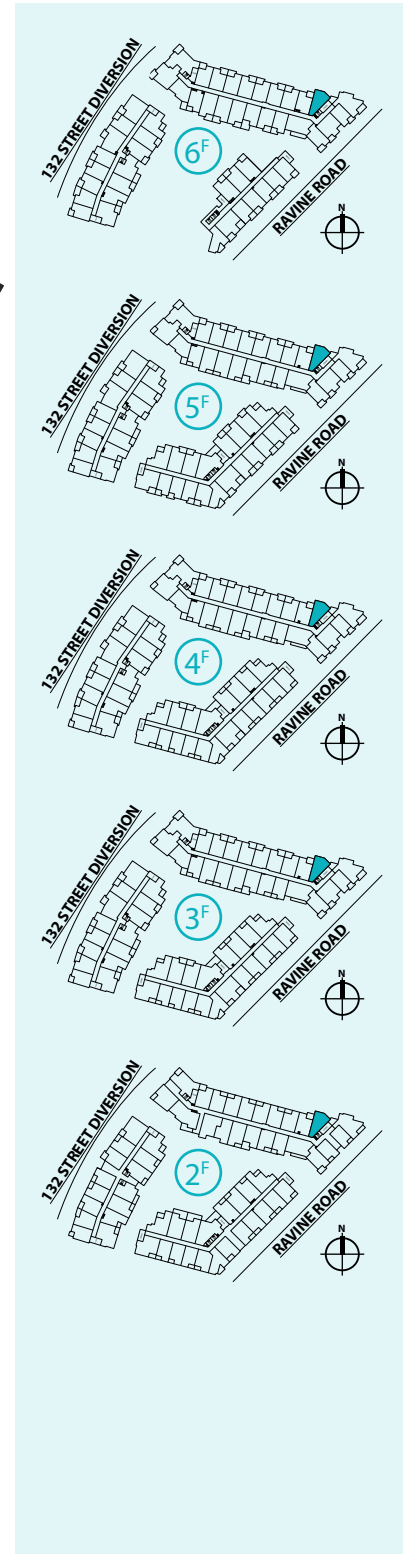

A

1 BEDROOM | 1 BATH

SUITE: 566 SQFT

Ledgeview II

www.Ledgeview.ca

A8

1 BEDROOM | 1 BATH

SUITE: 591 SQFT

A9

1 BEDROOM + FLEX | 1 BATH

SUITE: 688 SQFT

A11

1 BEDROOM + FLEX | 1 BATH

SUITE: 677 SQFT

B3

JR. 3 BEDROOM | 2 BATH

SUITE: 868 SQFT

*Balconies vary in size and shape

B4

1 BEDROOM + FLEX | 1 BATH

SUITE: 655 SQFT

B6

JR. 2 BEDROOM | 1 BATH

SUITE: 645 SQFT

2 BEDROOM | 2 BATH

SUITE: 911 SQFT

*Patio/balcony vary in size and shape

D9

2 BEDROOM | 2 BATH

SUITE: 878 SQFT

*Balconies vary in size and shape

Ledgeview II