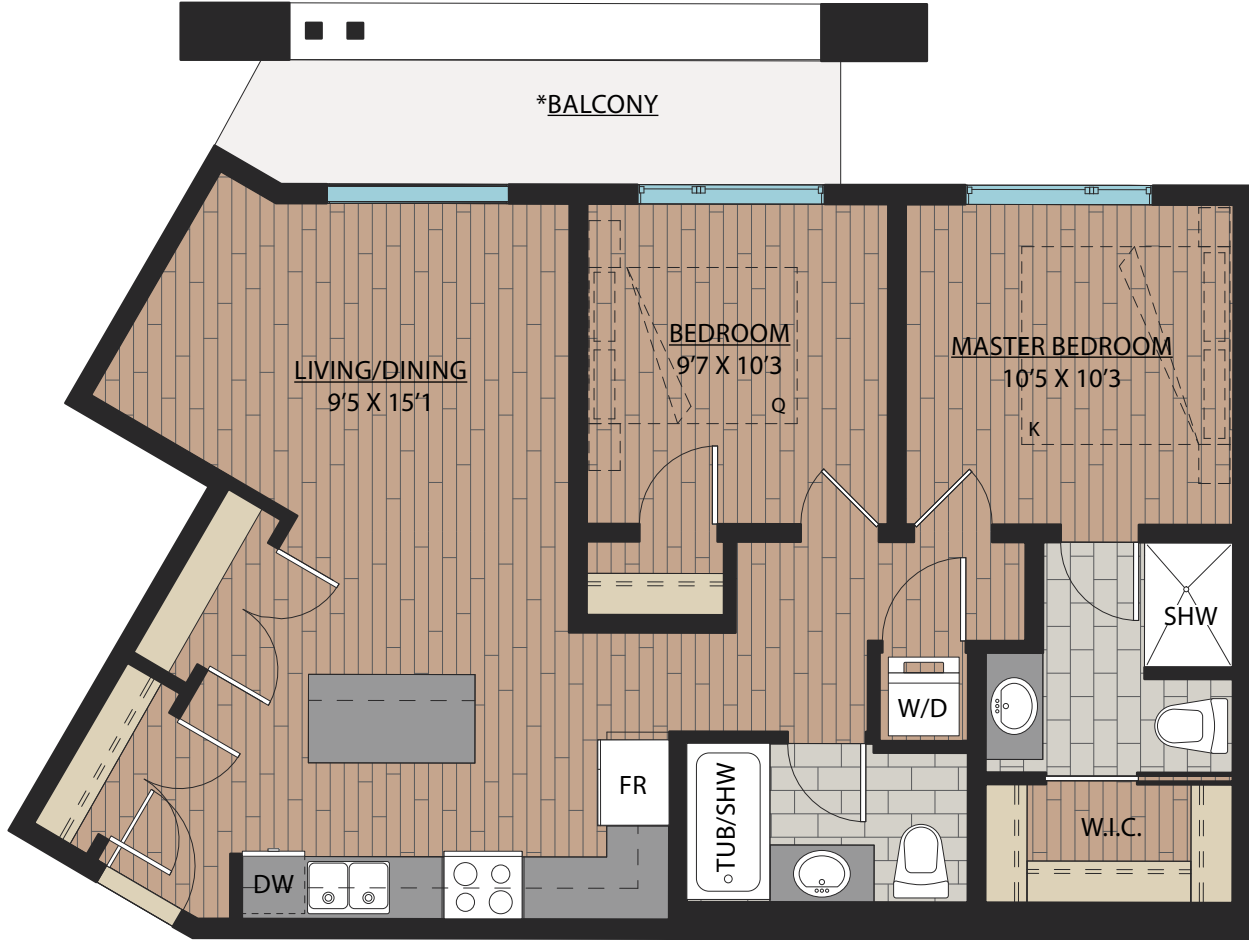

SUITE: 868 SQFT

*Balconies vary in size and shape

B4

1 BEDROOM + FLEX | 1 BATH

SUITE: 655 SQFT

B6

JR. 2 BEDROOM | 1 BATH

SUITE: 645 SQFT

D4

JR. 3 BEDROOM | 2 BATH

SUITE: 957 SQFT

D5

JR. 3 BEDROOM | 2 BATH

SUITE: 980 SQFT

*Balconies vary in size and shape

D8

2 BEDROOM | 2 BATH

SUITE: 911 SQFT

*Patio/balcony vary in size and shape

D9

2 BEDROOM | 2 BATH

SUITE: 878 SQFT

*Balconies vary in size and shape

Ledgeview II

www.Ledgeview.ca

D10

2 BEDROOM | 2 BATH

SUITE: 811 SQFT

D14

2 BEDROOM | 2 BATH

SUITE: 827 SQFT

D17