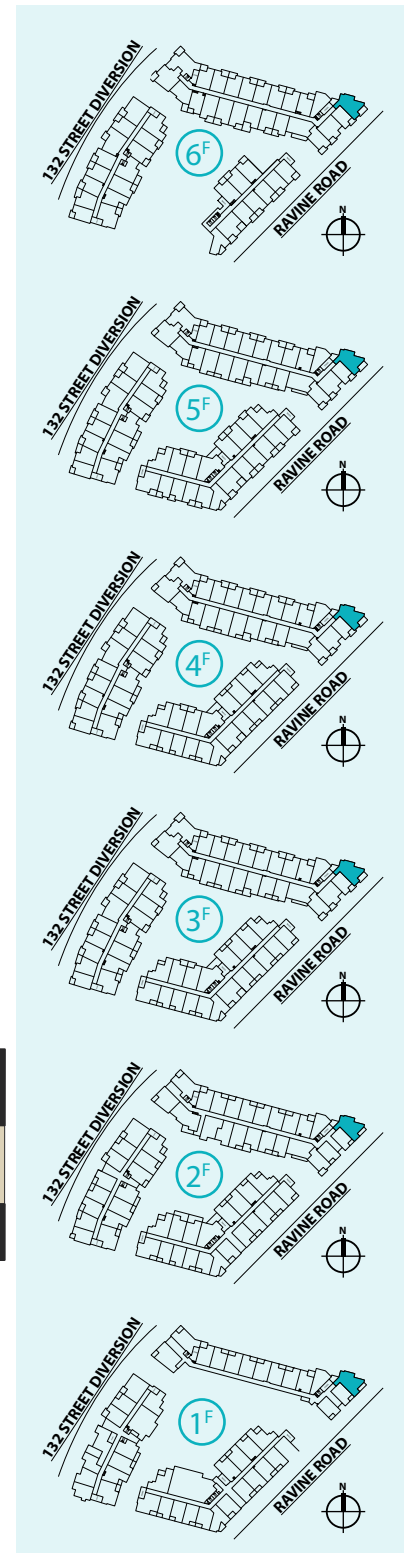

A9

1 BEDROOM + FLEX | 1 BATH

SUITE: 688 SQFT

A11

1 BEDROOM + FLEX | 1 BATH

SUITE: 677 SQFT

B3

JR. 3 BEDROOM | 2 BATH

SUITE: 868 SQFT

*Balconies vary in size and shape

B4

1 BEDROOM + FLEX | 1 BATH

SUITE: 655 SQFT

B6

JR. 2 BEDROOM | 1 BATH

SUITE: 645 SQFT

D4

JR. 3 BEDROOM | 2 BATH

SUITE: 957 SQFT

D5

JR. 3 BEDROOM | 2 BATH

SUITE: 980 SQFT

*Balconies vary in size and shape

D8

2 BEDROOM | 2 BATH

SUITE: 911 SQFT

*Patio/balcony vary in size and shape

D9

2 BEDROOM | 2 BATH

SUITE: 878 SQFT

*Balconies vary in size and shape

Ledgeview II