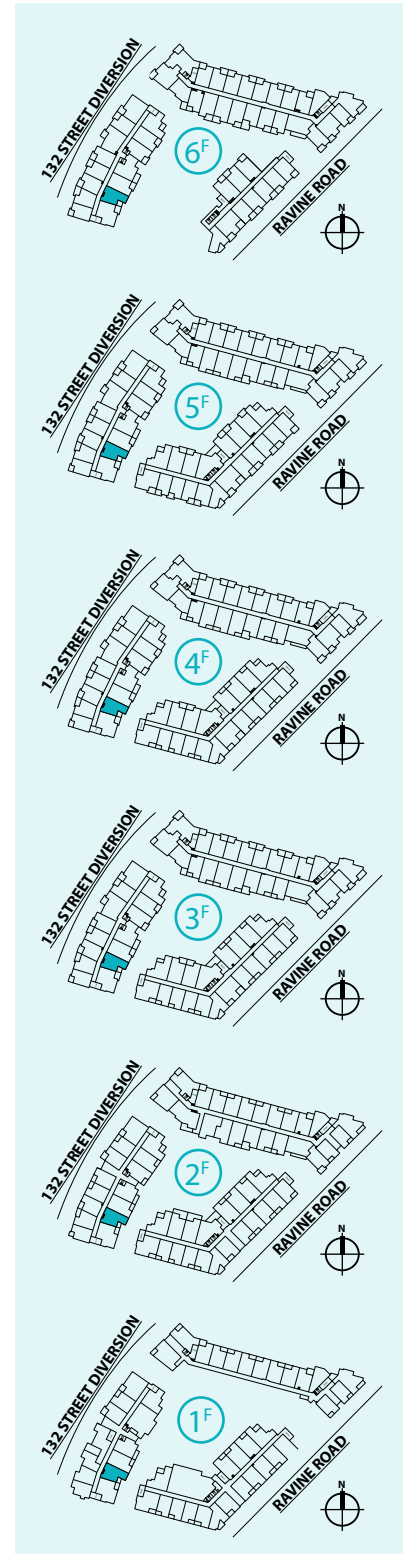

A

1 BEDROOM | 1 BATH

SUITE: 566 SQFT

Ledgeview II

www.Ledgeview.ca

A8

1 BEDROOM | 1 BATH

SUITE: 591 SQFT

A9

1 BEDROOM + FLEX | 1 BATH

SUITE: 688 SQFT

A11

1 BEDROOM + FLEX | 1 BATH

SUITE: 677 SQFT

B3

JR. 3 BEDROOM | 2 BATH

SUITE: 868 SQFT

*Balconies vary in size and shape

B4

1 BEDROOM + FLEX | 1 BATH

SUITE: 655 SQFT

B6

JR. 2 BEDROOM | 1 BATH

SUITE: 645 SQFT

2 BEDROOM | 2 BATH

SUITE: 911 SQFT

*Patio/balcony vary in size and shape

D9

2 BEDROOM | 2 BATH

SUITE: 878 SQFT

*Balconies vary in size and shape

Ledgeview II