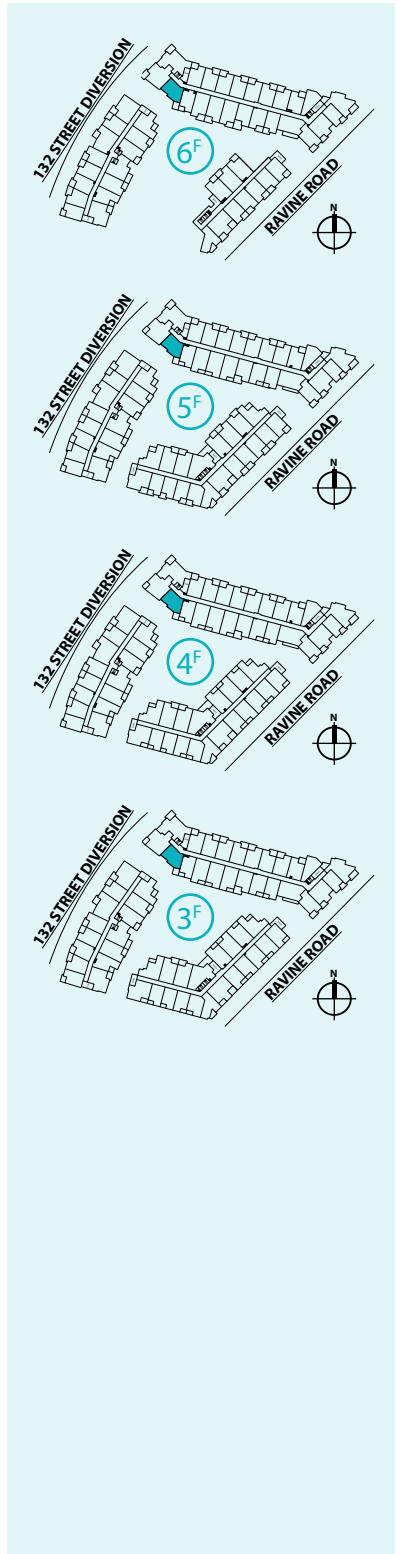

A

1 BEDROOM | 1 BATH

SUITE: 566 SQFT

Ledgeview II

www.Ledgeview.ca

A8

1 BEDROOM | 1 BATH

SUITE: 591 SQFT

A9

1 BEDROOM + FLEX | 1 BATH

SUITE: 688 SQFT

A11

1 BEDROOM + FLEX | 1 BATH

SUITE: 677 SQFT

B3

JR. 3 BEDROOM | 2 BATH