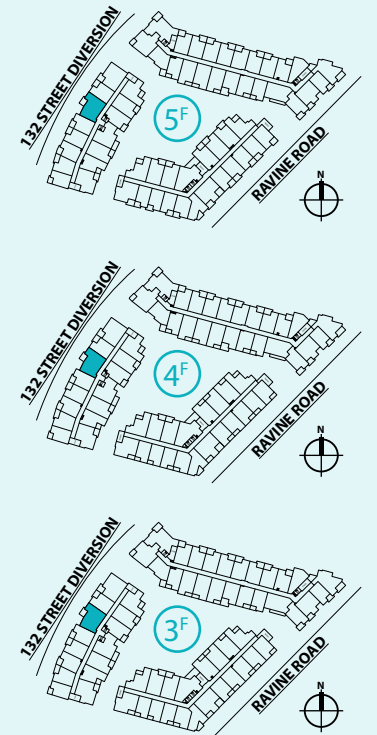

A9

1 BEDROOM + FLEX | 1 BATH

SUITE: 688 SQFT

A11

1 BEDROOM + FLEX | 1 BATH

SUITE: 677 SQFT

B3

JR. 3 BEDROOM | 2 BATH

SUITE: 868 SQFT

*Balconies vary in size and shape

B4

1 BEDROOM + FLEX | 1 BATH

SUITE: 655 SQFT

B6

JR. 2 BEDROOM | 1 BATH

SUITE: 645 SQFT

D4

JR. 3 BEDROOM | 2 BATH

SUITE: 957 SQFT

D5

JR. 3 BEDROOM | 2 BATH

SUITE: 980 SQFT

*Balconies vary in size and shape

D8

2 BEDROOM | 2 BATH

SUITE: 911 SQFT

*Patio/balcony vary in size and shape

D9

2 BEDROOM | 2 BATH

SUITE: 878 SQFT

*Balconies vary in size and shape

Ledgeview II