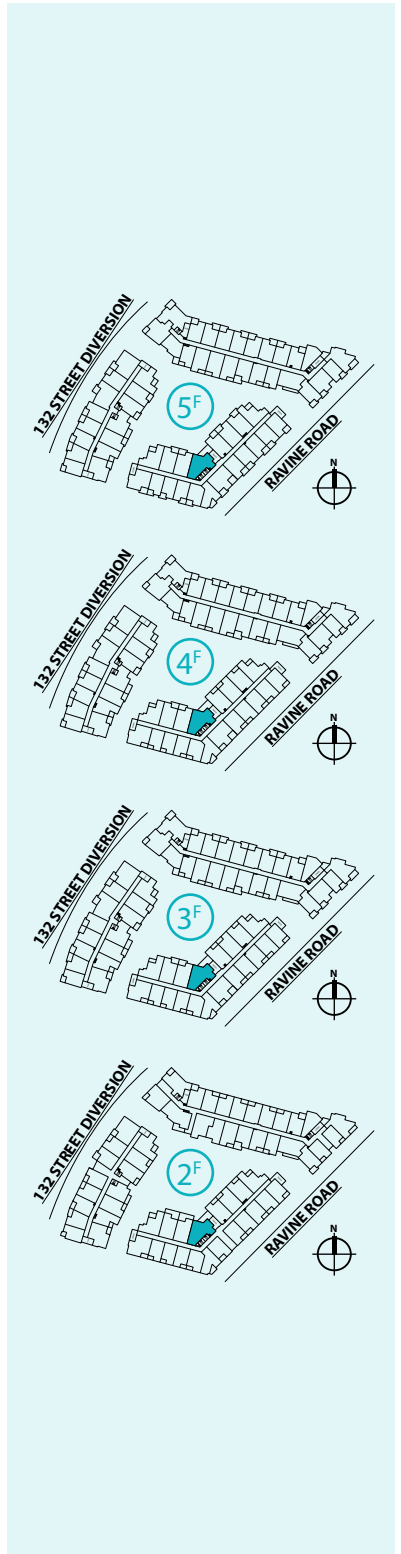

D5

JR. 3 BEDROOM | 2 BATH

SUITE: 980 SQFT

*Balconies vary in size and shape