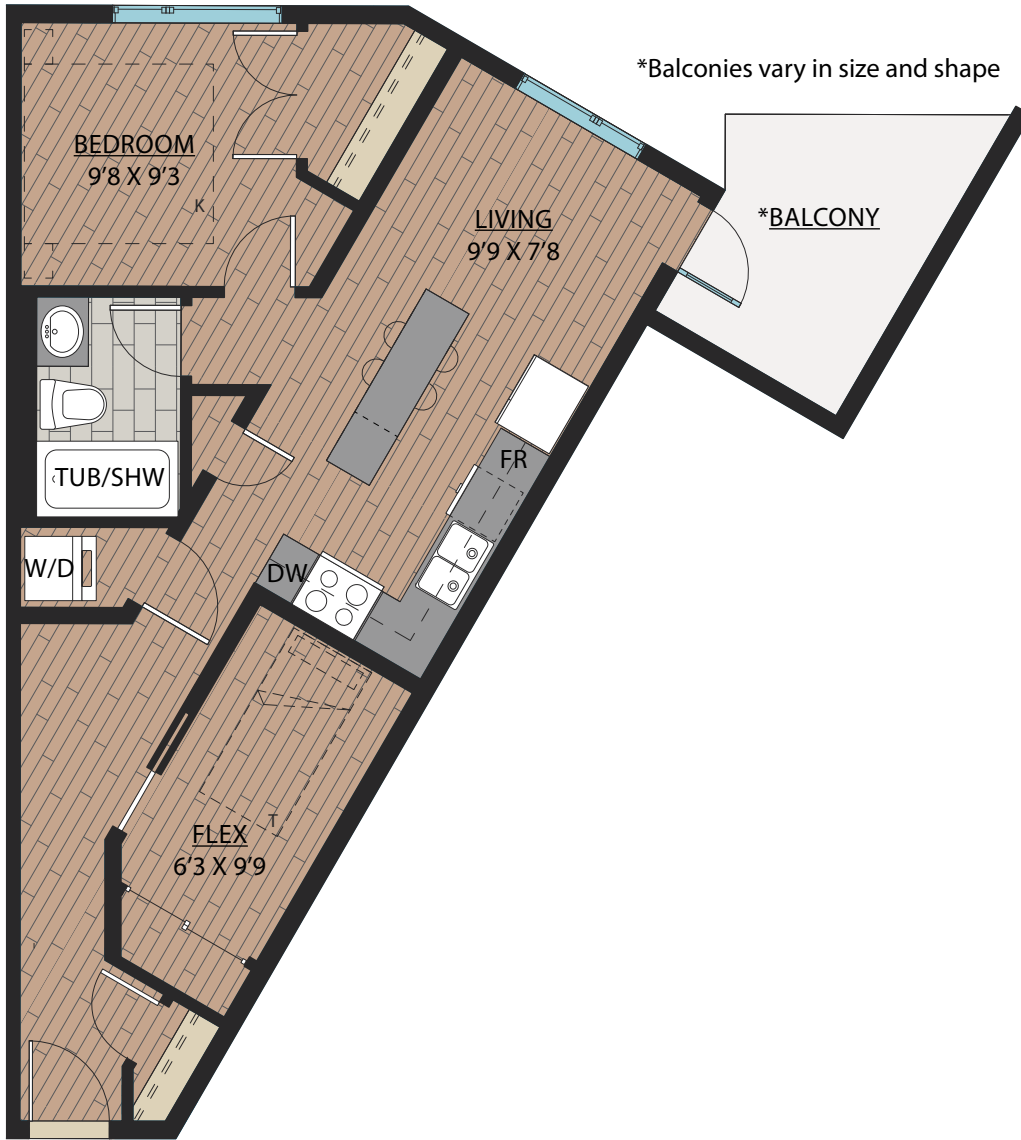

A9

1 BEDROOM + FLEX | 1 BATH

SUITE: 688 SQFT

A11

1 BEDROOM + FLEX | 1 BATH

SUITE: 677 SQFT

B3

JR. 3 BEDROOM | 2 BATH

SUITE: 868 SQFT

*Balconies vary in size and shape

B4

1 BEDROOM + FLEX | 1 BATH

SUITE: 655 SQFT

B6

JR. 2 BEDROOM | 1 BATH

SUITE: 645 SQFT

D4

JR. 3 BEDROOM | 2 BATH

SUITE: 957 SQFT

D5

JR. 3 BEDROOM | 2 BATH

SUITE: 980 SQFT

*Balconies vary in size and shape

D8

2 BEDROOM | 2 BATH

SUITE: 911 SQFT

*Patio/balcony vary in size and shape

D9

2 BEDROOM | 2 BATH

SUITE: 878 SQFT

*Balconies vary in size and shape

Ledgeview II