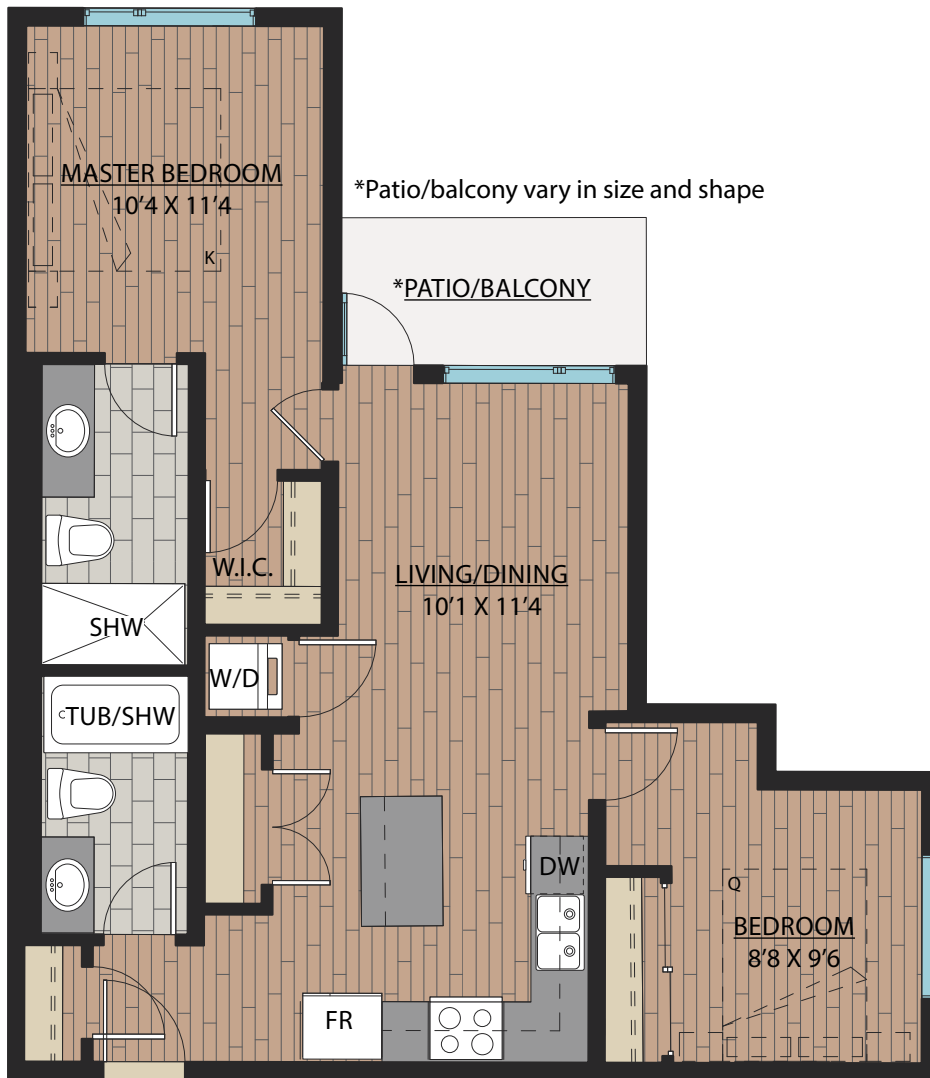

SUITE: 868 SQFT

*Balconies vary in size and shape

B4

1 BEDROOM + FLEX | 1 BATH

SUITE: 655 SQFT

B6

JR. 2 BEDROOM | 1 BATH

SUITE: 645 SQFT

D4

JR. 3 BEDROOM | 2 BATH

SUITE: 957 SQFT

D5

JR. 3 BEDROOM | 2 BATH

SUITE: 980 SQFT

*Balconies vary in size and shape

D8

2 BEDROOM | 2 BATH

SUITE: 911 SQFT

*Patio/balcony vary in size and shape

D9

2 BEDROOM | 2 BATH

SUITE: 878 SQFT

*Balconies vary in size and shape

Ledgeview II

www.Ledgeview.ca

D10

2 BEDROOM | 2 BATH

SUITE: 811 SQFT

D14

2 BEDROOM | 2 BATH

SUITE: 827 SQFT

D17