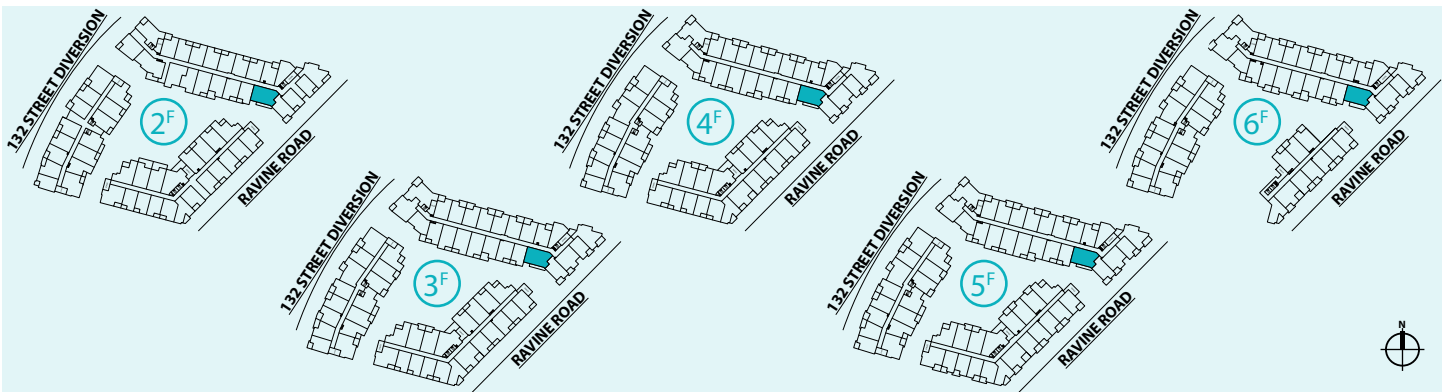

2 BEDROOM | 2 BATH

SUITE: 911 SQFT

*Patio/balcony vary in size and shape

D9

2 BEDROOM | 2 BATH

SUITE: 878 SQFT

*Balconies vary in size and shape

Ledgeview II