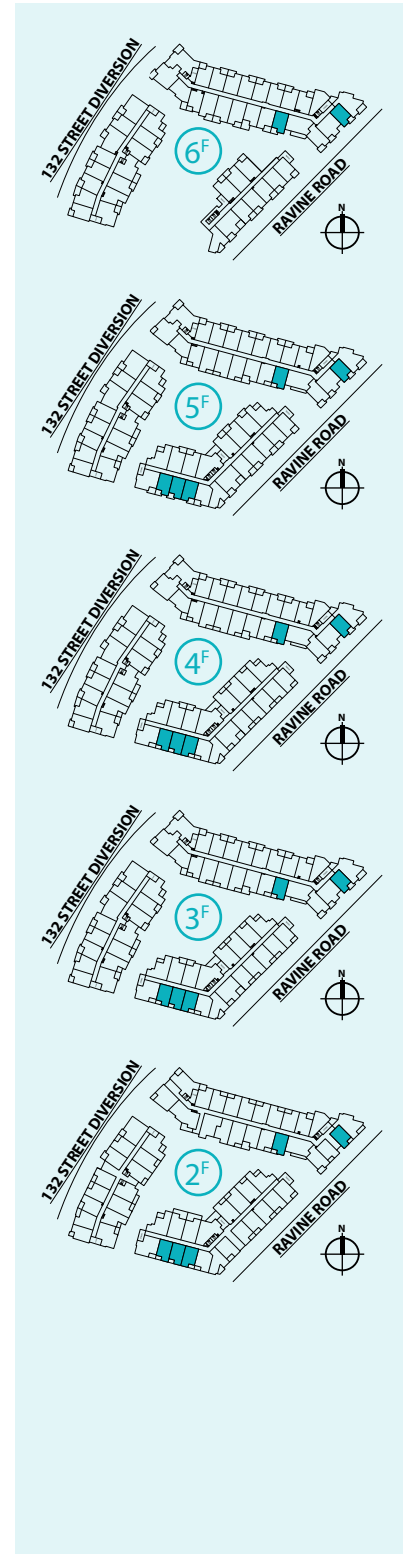

A

1 BEDROOM | 1 BATH

SUITE: 566 SQFT

Ledgeview II

www.Ledgeview.ca

A8

1 BEDROOM | 1 BATH

SUITE: 591 SQFT

A9

1 BEDROOM + FLEX | 1 BATH

SUITE: 688 SQFT

A11

1 BEDROOM + FLEX | 1 BATH

SUITE: 677 SQFT

B3

JR. 3 BEDROOM | 2 BATH

SUITE: 868 SQFT

*Balconies vary in size and shape

B4

1 BEDROOM + FLEX | 1 BATH

SUITE: 655 SQFT

B6

JR. 2 BEDROOM | 1 BATH

SUITE: 645 SQFT