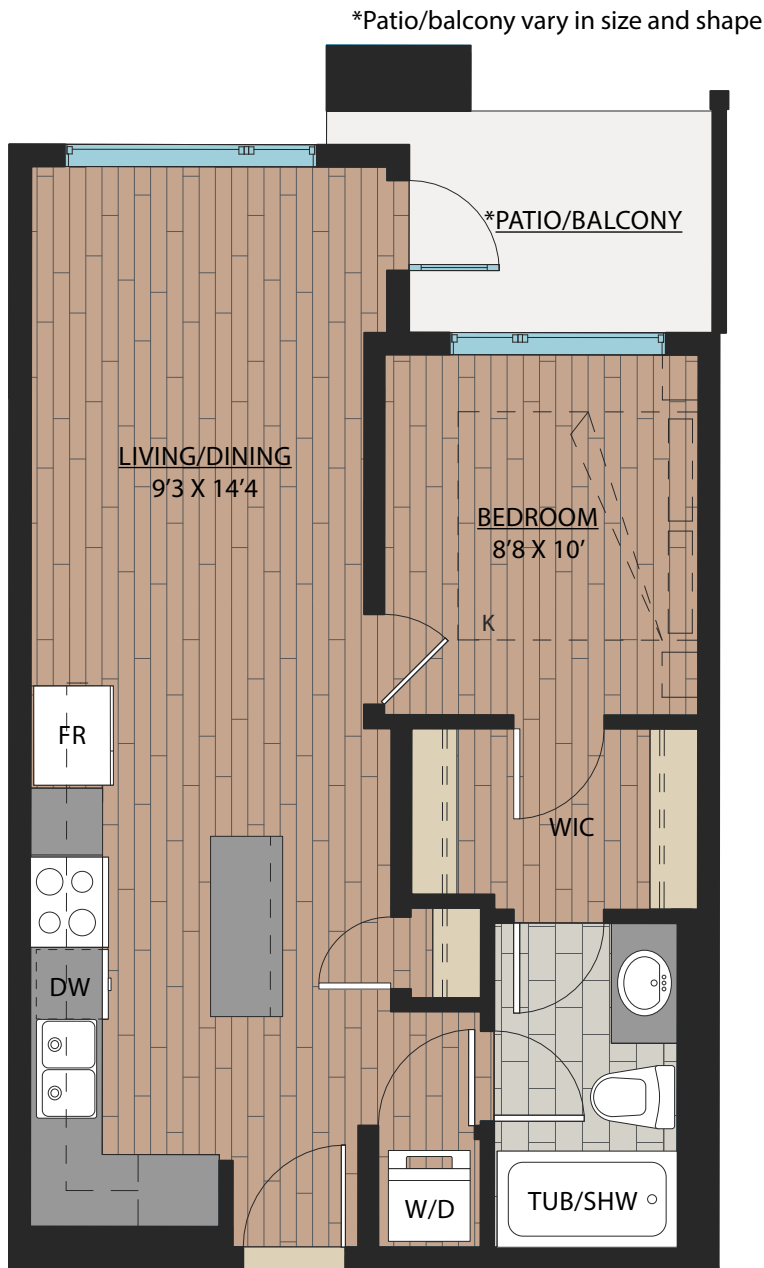

A

1 BEDROOM | 1 BATH

SUITE: 566 SQFT

Ledgeview II

www.Ledgeview.ca

A8

1 BEDROOM | 1 BATH

SUITE: 591 SQFT

A9

1 BEDROOM + FLEX | 1 BATH

SUITE: 688 SQFT

A11

1 BEDROOM + FLEX | 1 BATH

SUITE: 677 SQFT

B3

JR. 3 BEDROOM | 2 BATH

SUITE: 868 SQFT

*Balconies vary in size and shape

B4

1 BEDROOM + FLEX | 1 BATH

SUITE: 655 SQFT

B6

JR. 2 BEDROOM | 1 BATH

SUITE: 645 SQFT