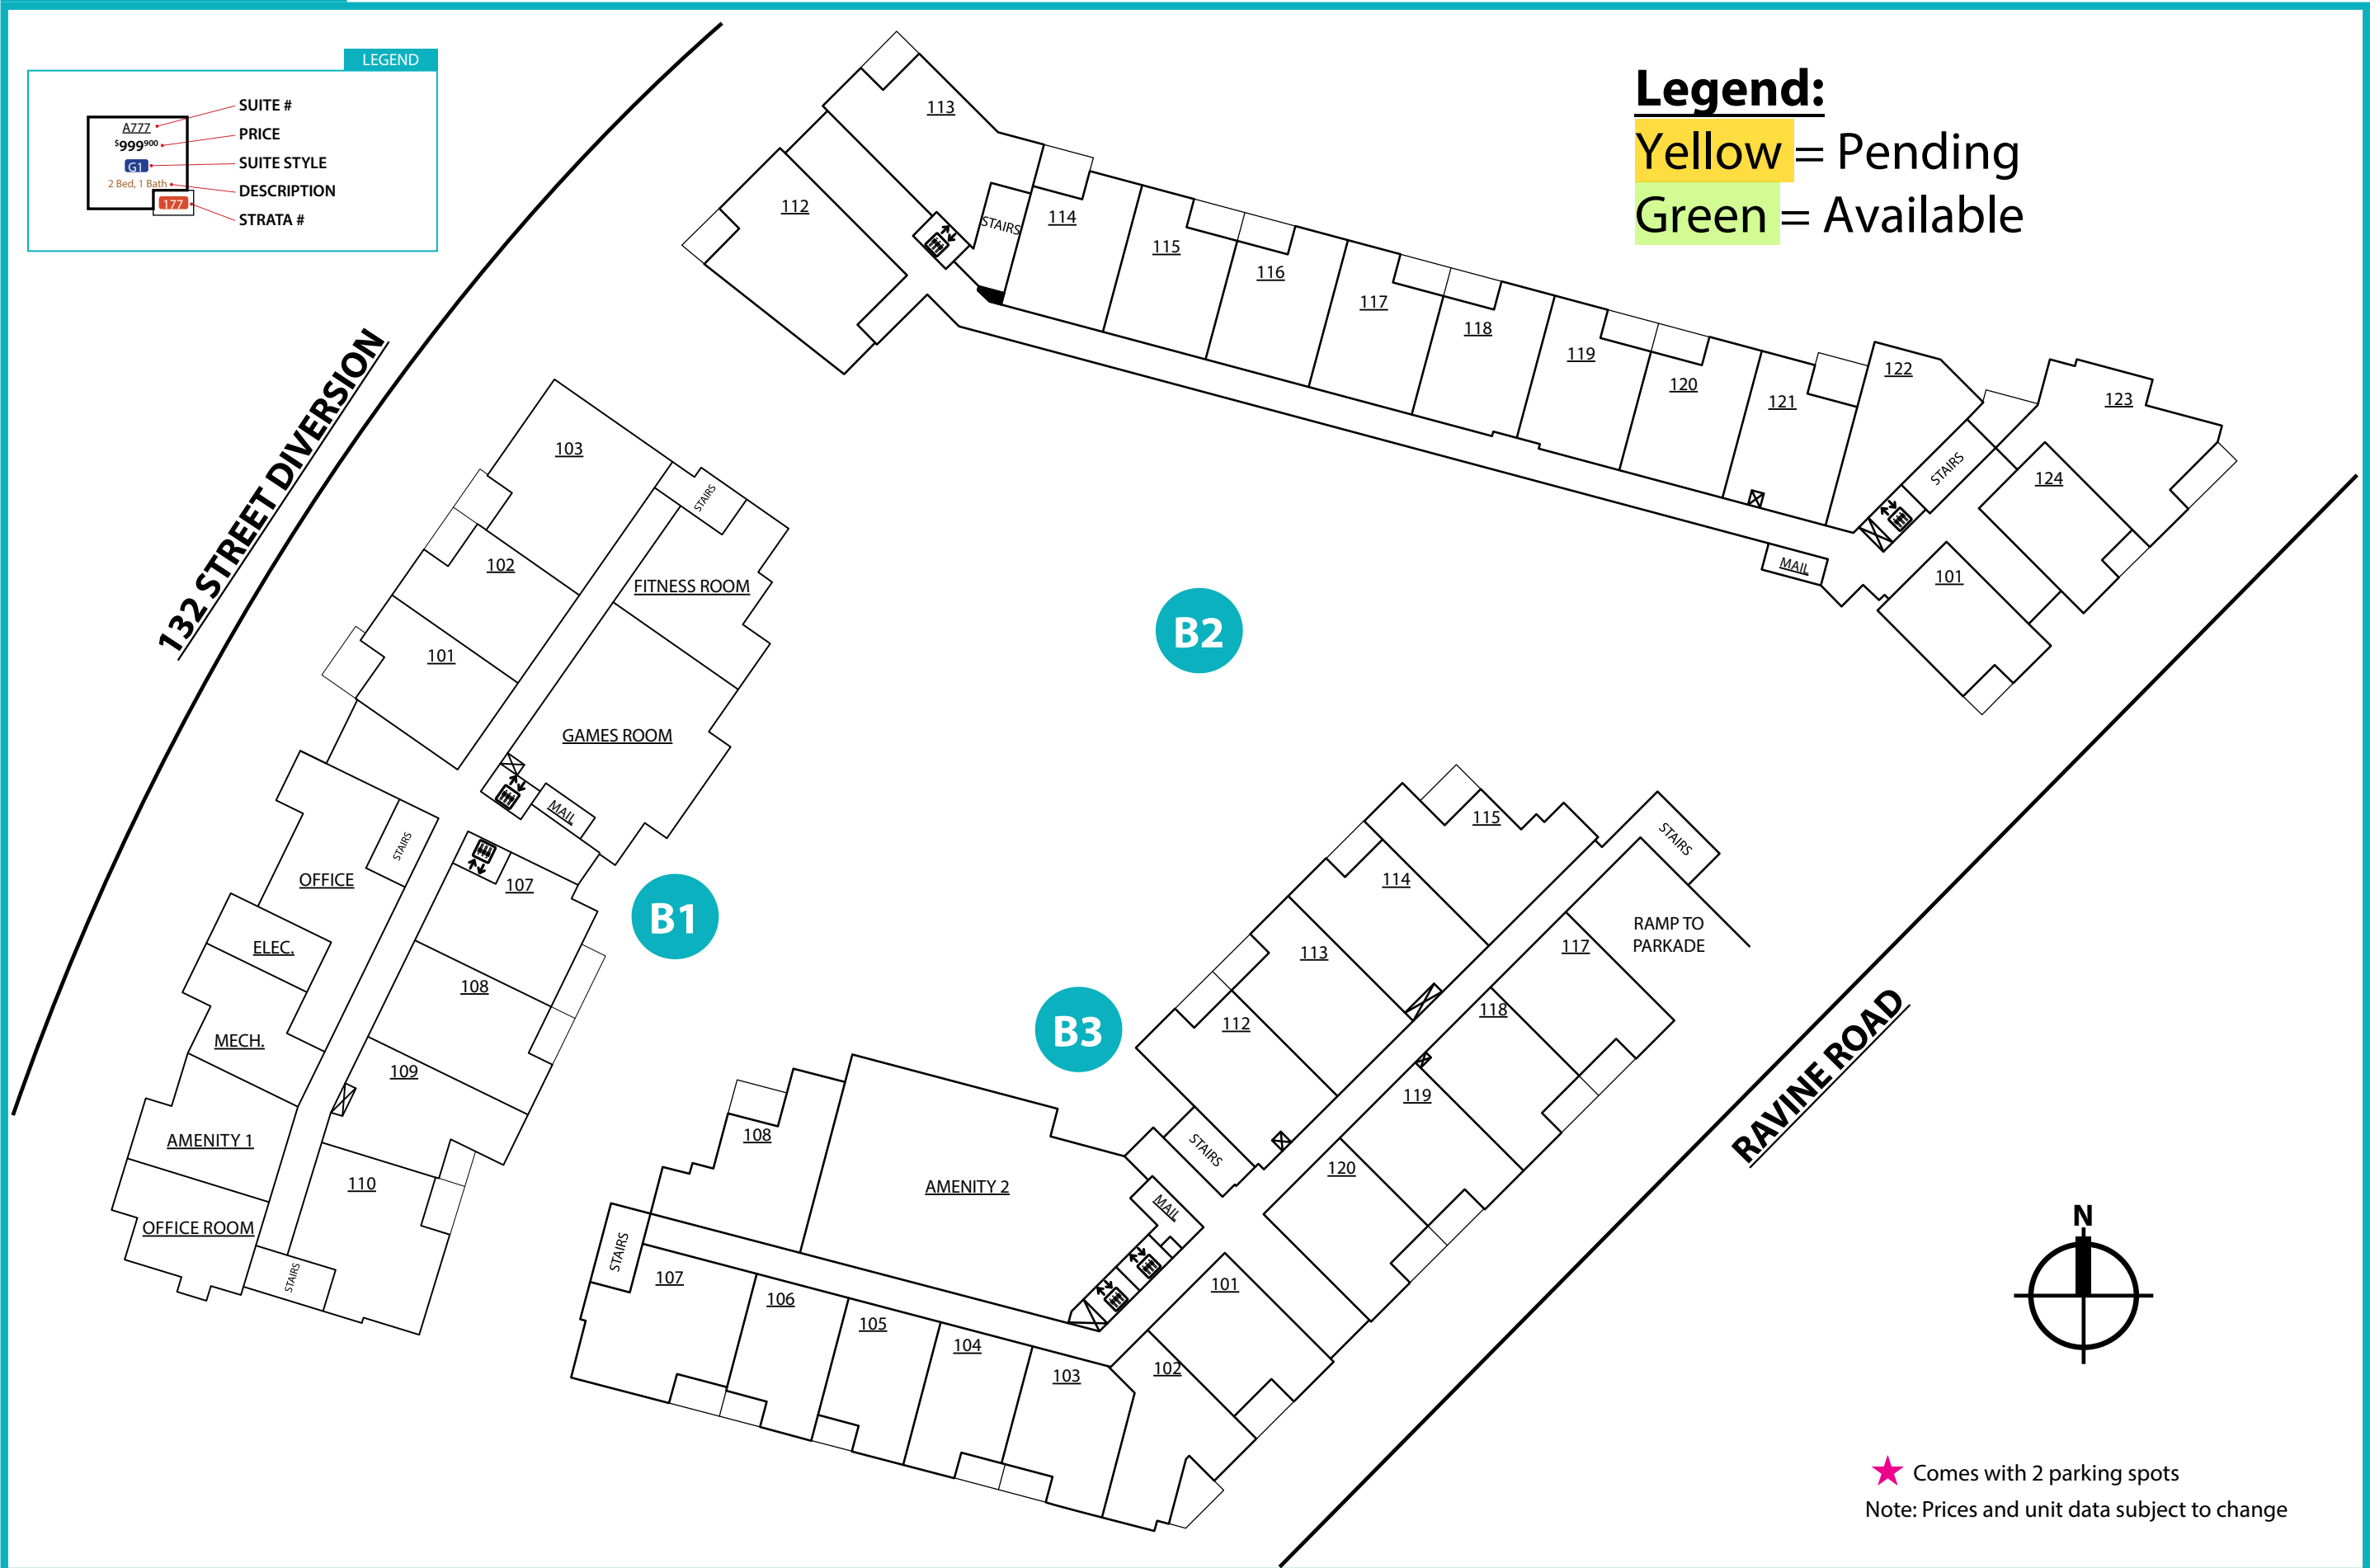

# 1ST FLOOR

## Legend:

Yellow = Pending  
Green = Available

★ Comes with 2 parking spots  
 Note: Prices and unit data subject to change

## LEGEND

★ Comes with 2 parking spots  
 Note: Prices and unit data subject to change