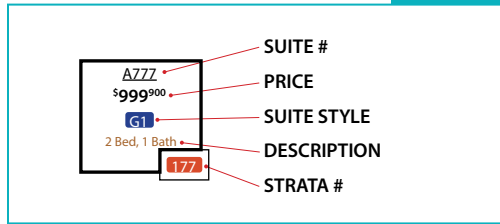

1ST FLOOR

LEGEND

Legend:

Yellow = Pending

Green = Available

★ Comes with 2 parking spots
 Note: Prices and unit data subject to change

2ND FLOOR

LEGEND

AZZZ	SUITE #
\$999 ⁹⁰⁰	PRICE
B1	SUITE STYLE
2 Bed, 1 Bath	DESCRIPTION
177	STRATA #

★ Comes with 2 parking spots
 Note: Prices and unit data subject to change

3RD FLOOR

LEGEND

4TH FLOOR

LEGEND

★ Comes with 2 parking spots
 Note: Prices and unit data subject to change

5TH FLOOR

LEGEND

★ Comes with 2 parking spots
 Note: Prices and unit data subject to change

6TH FLOOR

LEGEND

★ Comes with 2 parking spots
 Note: Prices and unit data subject to change