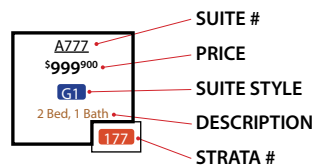

1ST FLOOR

LEGEND

Legend:

Yellow = Pending

Green = Available

★ Comes with 2 parking spots
 Note: Prices and unit data subject to change

2ND FLOOR

LEGEND

AZZZ	SUITE #
\$999 ⁹⁰⁰	PRICE
B1	SUITE STYLE
2 Bed, 1 Bath	DESCRIPTION
177	STRATA #

★ Comes with 2 parking spots
 Note: Prices and unit data subject to change

3RD FLOOR

LEGEND

4TH FLOOR

LEGEND

★ Comes with 2 parking spots
 Note: Prices and unit data subject to change

5TH FLOOR

LEGEND

★ Comes with 2 parking spots
 Note: Prices and unit data subject to change

6TH FLOOR

LEGEND

★ Comes with 2 parking spots
 Note: Prices and unit data subject to change