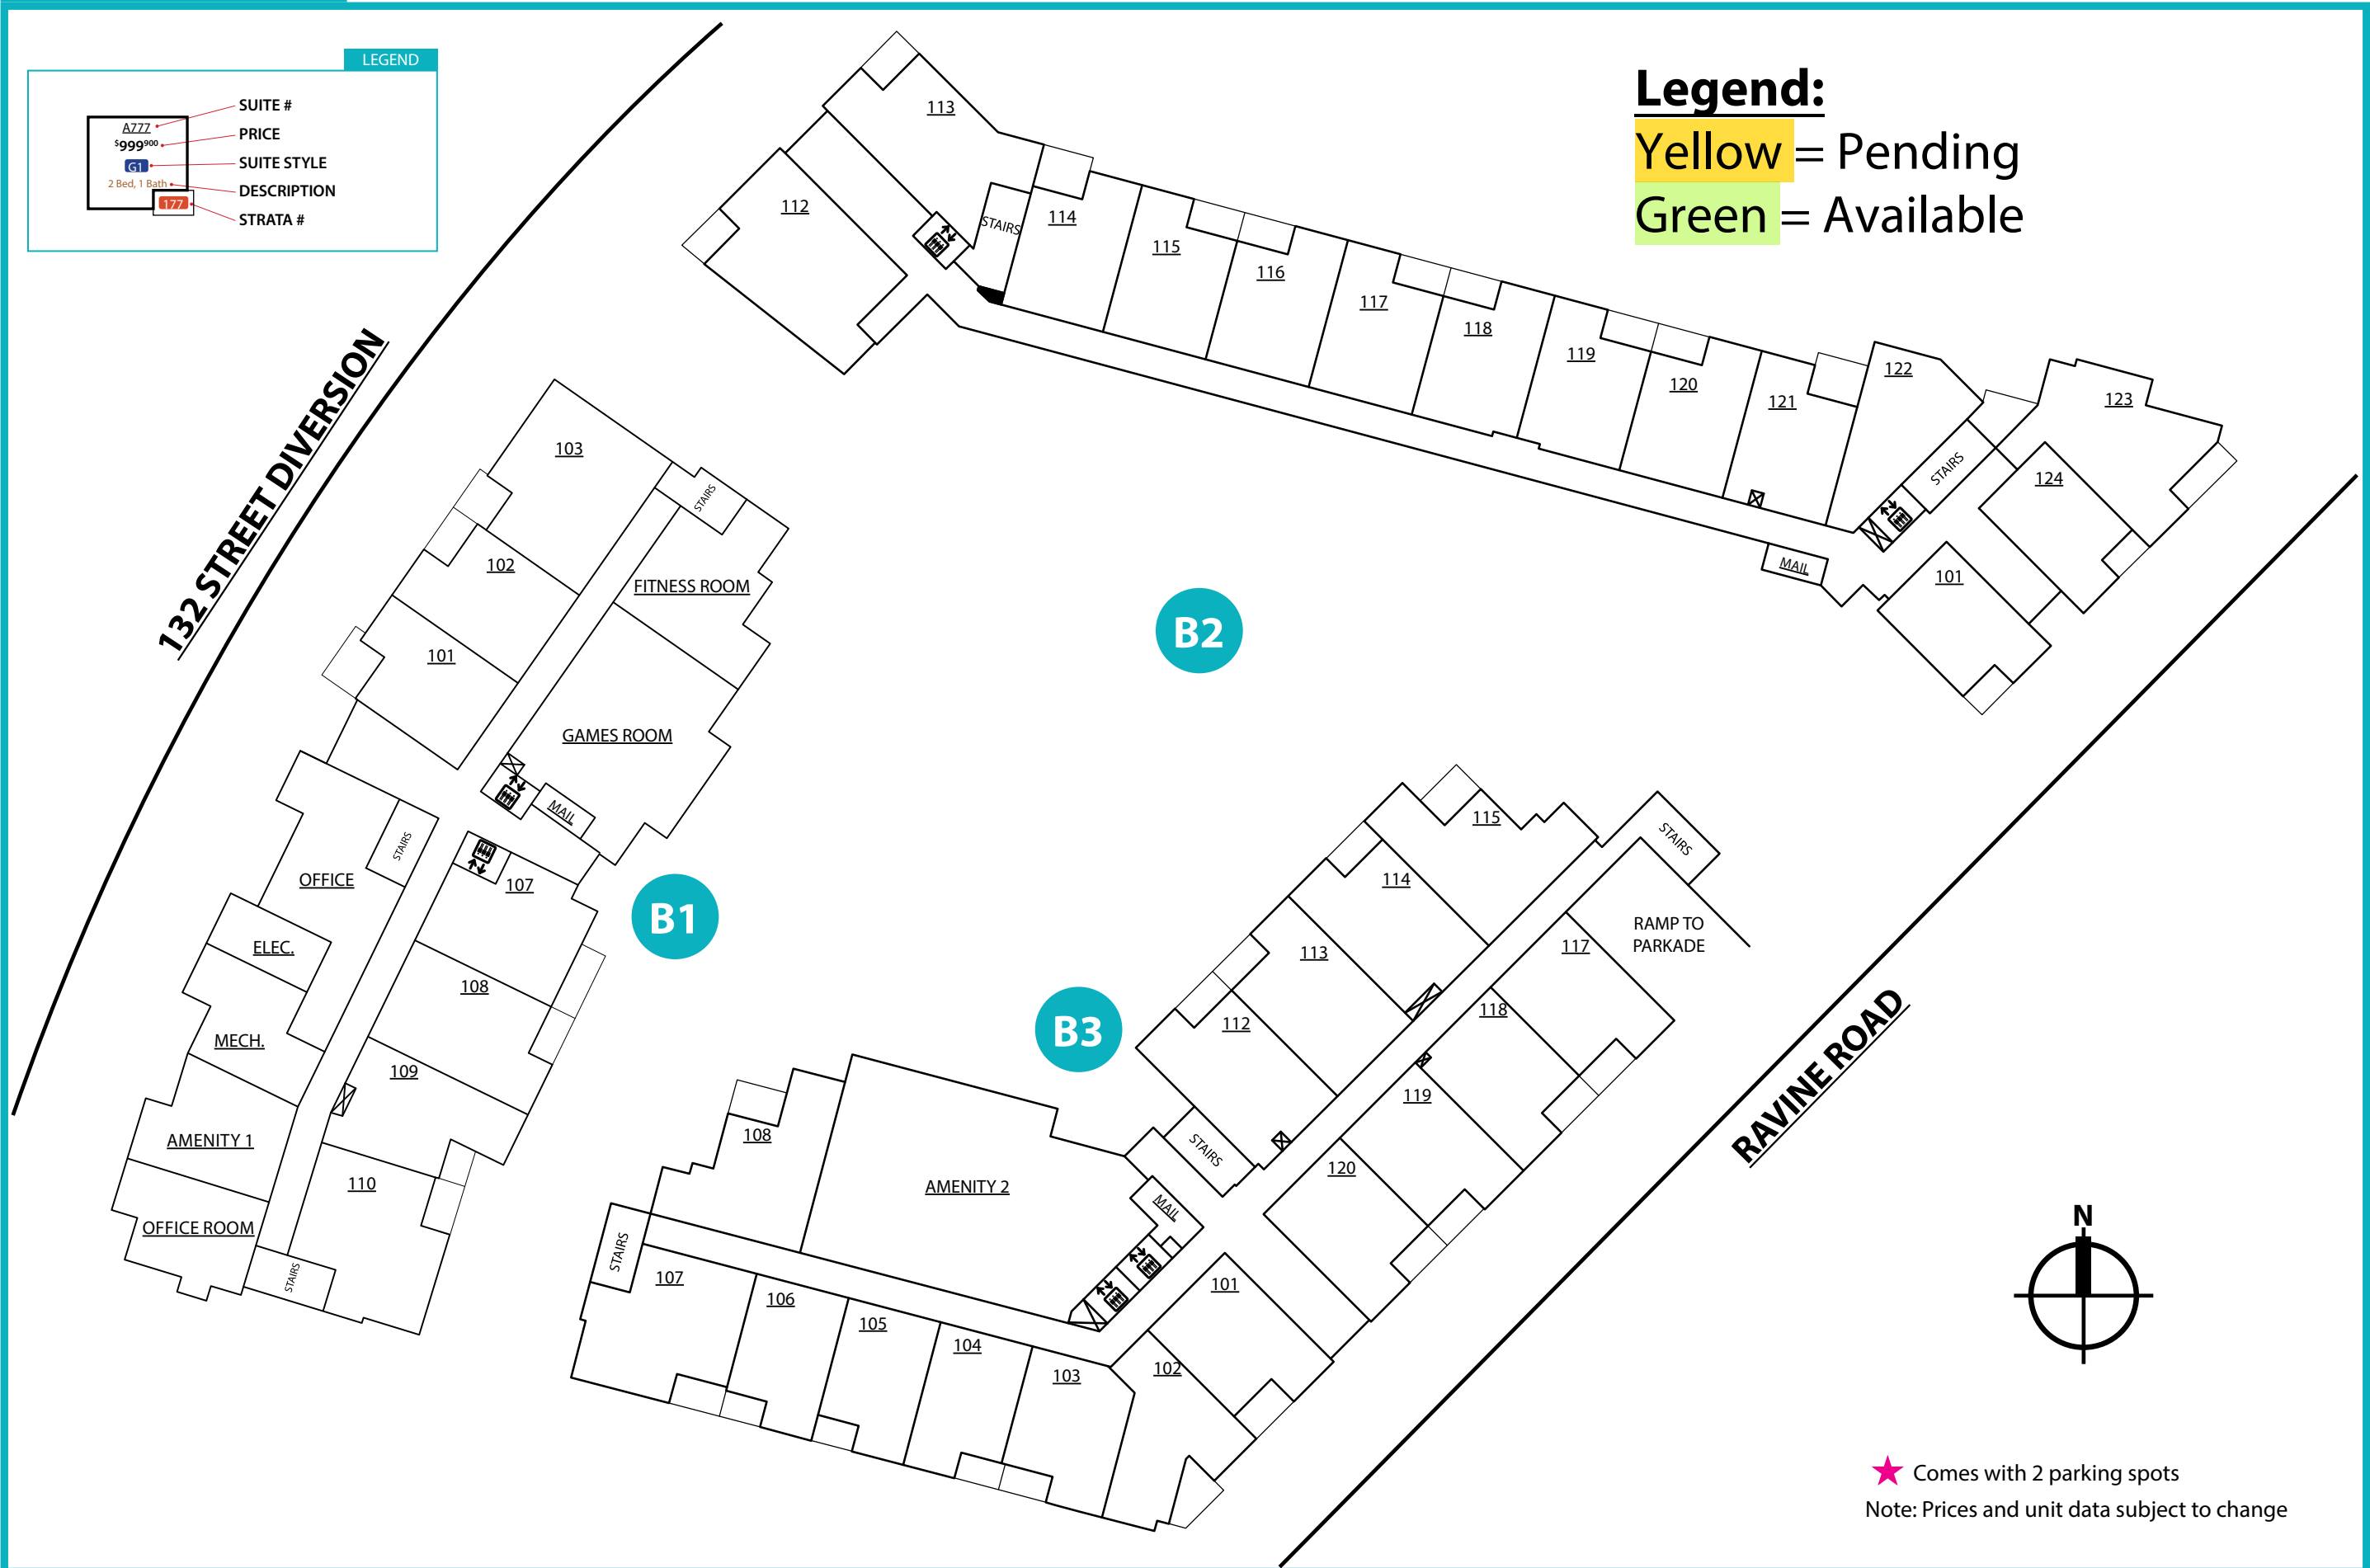

1ST FLOOR

LEGEND

Legend:

Yellow = Pending

Green = Available

★ Comes with 2 parking spots
 Note: Prices and unit data subject to change

2ND FLOOR

LEGEND

AZZZ	SUITE #
\$999 ⁹⁰⁰	PRICE
B1	SUITE STYLE
2 Bed, 1 Bath	DESCRIPTION
177	STRATA #

★ Comes with 2 parking spots
 Note: Prices and unit data subject to change

3RD FLOOR

LEGEND

4TH FLOOR

LEGEND

★ Comes with 2 parking spots
 Note: Prices and unit data subject to change

5TH FLOOR

LEGEND

★ Comes with 2 parking spots
 Note: Prices and unit data subject to change

6TH FLOOR

LEGEND

★ Comes with 2 parking spots
 Note: Prices and unit data subject to change