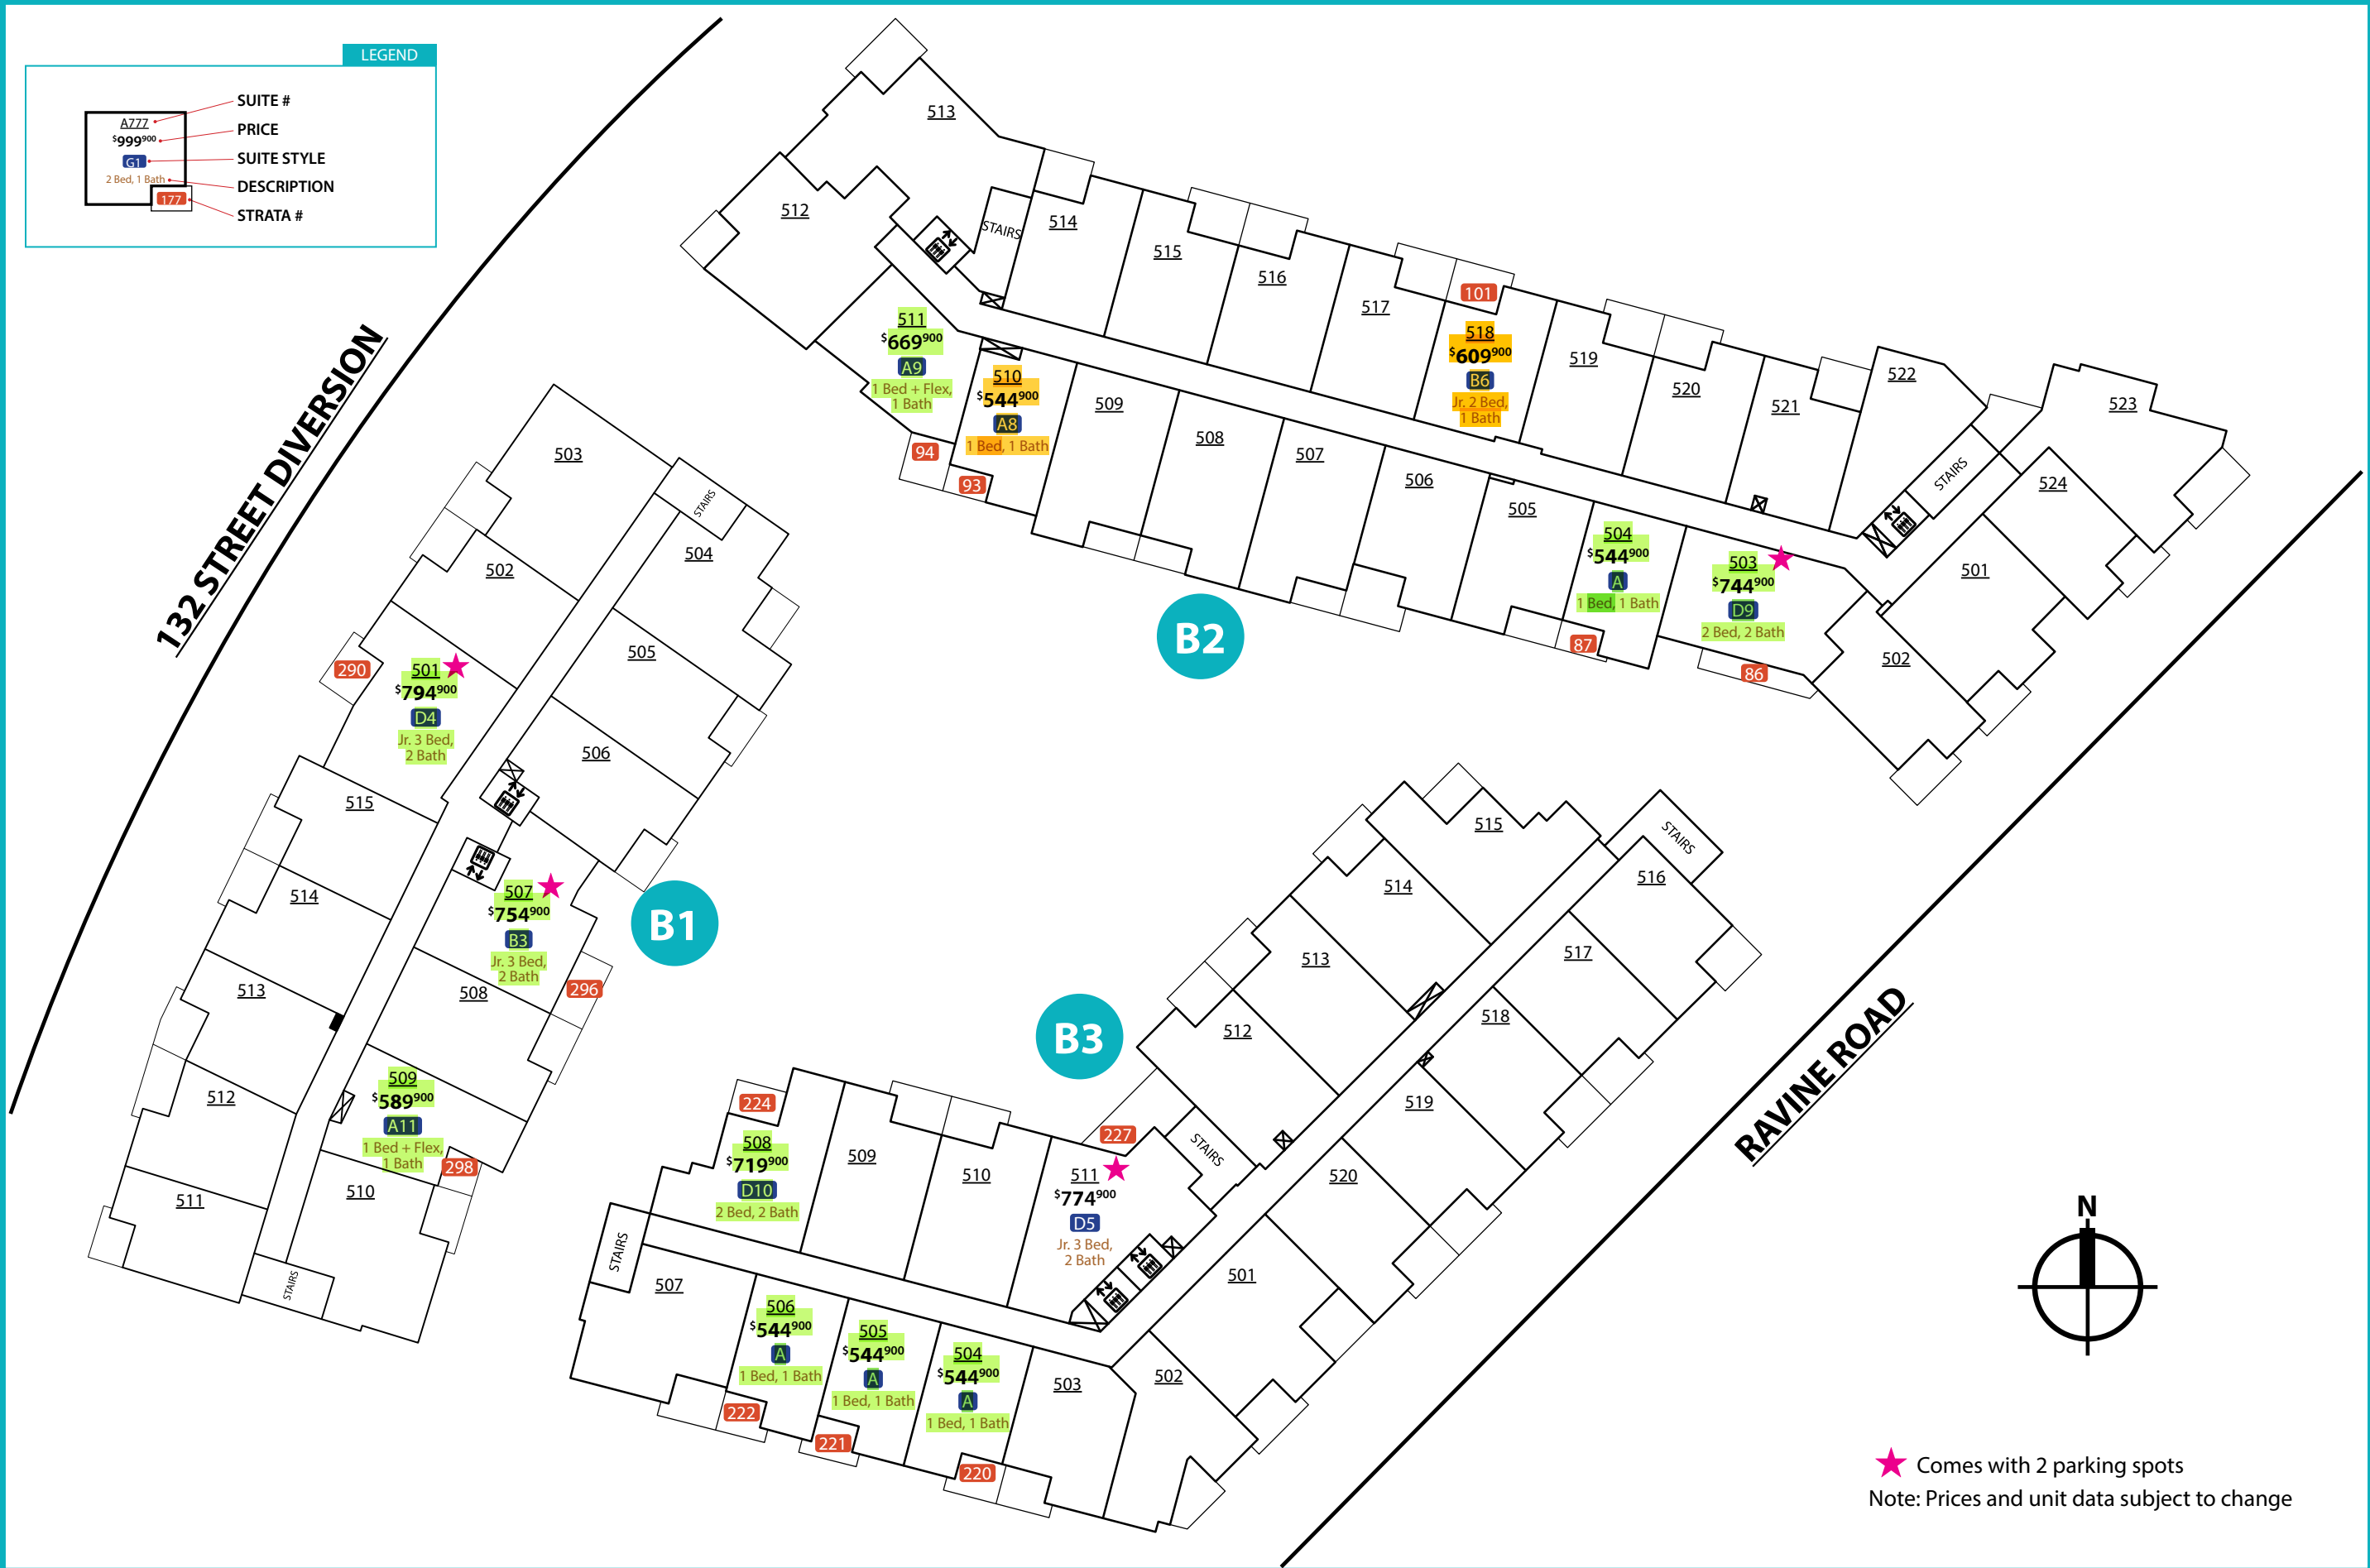

1ST FLOOR

LEGEND

Legend:

Yellow = Pending

Green = Available

★ Comes with 2 parking spots
 Note: Prices and unit data subject to change

2ND FLOOR

LEGEND

AZZZ	SUITE #
\$999 ⁹⁰⁰	PRICE
B1	SUITE STYLE
2 Bed, 1 Bath	DESCRIPTION
177	STRATA #

★ Comes with 2 parking spots
 Note: Prices and unit data subject to change

3RD FLOOR

LEGEND

4TH FLOOR

LEGEND

★ Comes with 2 parking spots
 Note: Prices and unit data subject to change

5TH FLOOR

LEGEND

★ Comes with 2 parking spots
 Note: Prices and unit data subject to change

6TH FLOOR

LEGEND

★ Comes with 2 parking spots
 Note: Prices and unit data subject to change