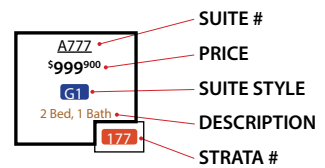

1ST FLOOR

LEGEND

Legend:

Yellow = Pending

Green = Available

★ Comes with 2 parking spots
 Note: Prices and unit data subject to change

2ND FLOOR

LEGEND

AZZZ	SUITE #
\$999 ⁹⁰⁰	PRICE
B1	SUITE STYLE
2 Bed, 1 Bath	DESCRIPTION
177	STRATA #

★ Comes with 2 parking spots
 Note: Prices and unit data subject to change

3RD FLOOR

LEGEND

4TH FLOOR

LEGEND

★ Comes with 2 parking spots
 Note: Prices and unit data subject to change

5TH FLOOR

LEGEND

★ Comes with 2 parking spots
 Note: Prices and unit data subject to change

6TH FLOOR

LEGEND

★ Comes with 2 parking spots
 Note: Prices and unit data subject to change