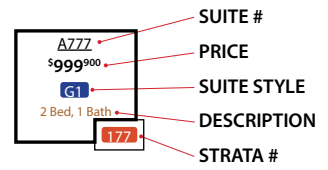

1ST FLOOR

LEGEND

Legend:

Yellow = Pending

Green = Available

★ Comes with 2 parking spots
 Note: Prices and unit data subject to change

2ND FLOOR

LEGEND

AZZZ	SUITE #
\$999 ⁹⁰⁰	PRICE
B1	SUITE STYLE
2 Bed, 1 Bath	DESCRIPTION
177	STRATA #

★ Comes with 2 parking spots
 Note: Prices and unit data subject to change

3RD FLOOR

LEGEND

4TH FLOOR

LEGEND

★ Comes with 2 parking spots
 Note: Prices and unit data subject to change

5TH FLOOR

LEGEND

★ Comes with 2 parking spots
 Note: Prices and unit data subject to change

6TH FLOOR

LEGEND

★ Comes with 2 parking spots
 Note: Prices and unit data subject to change