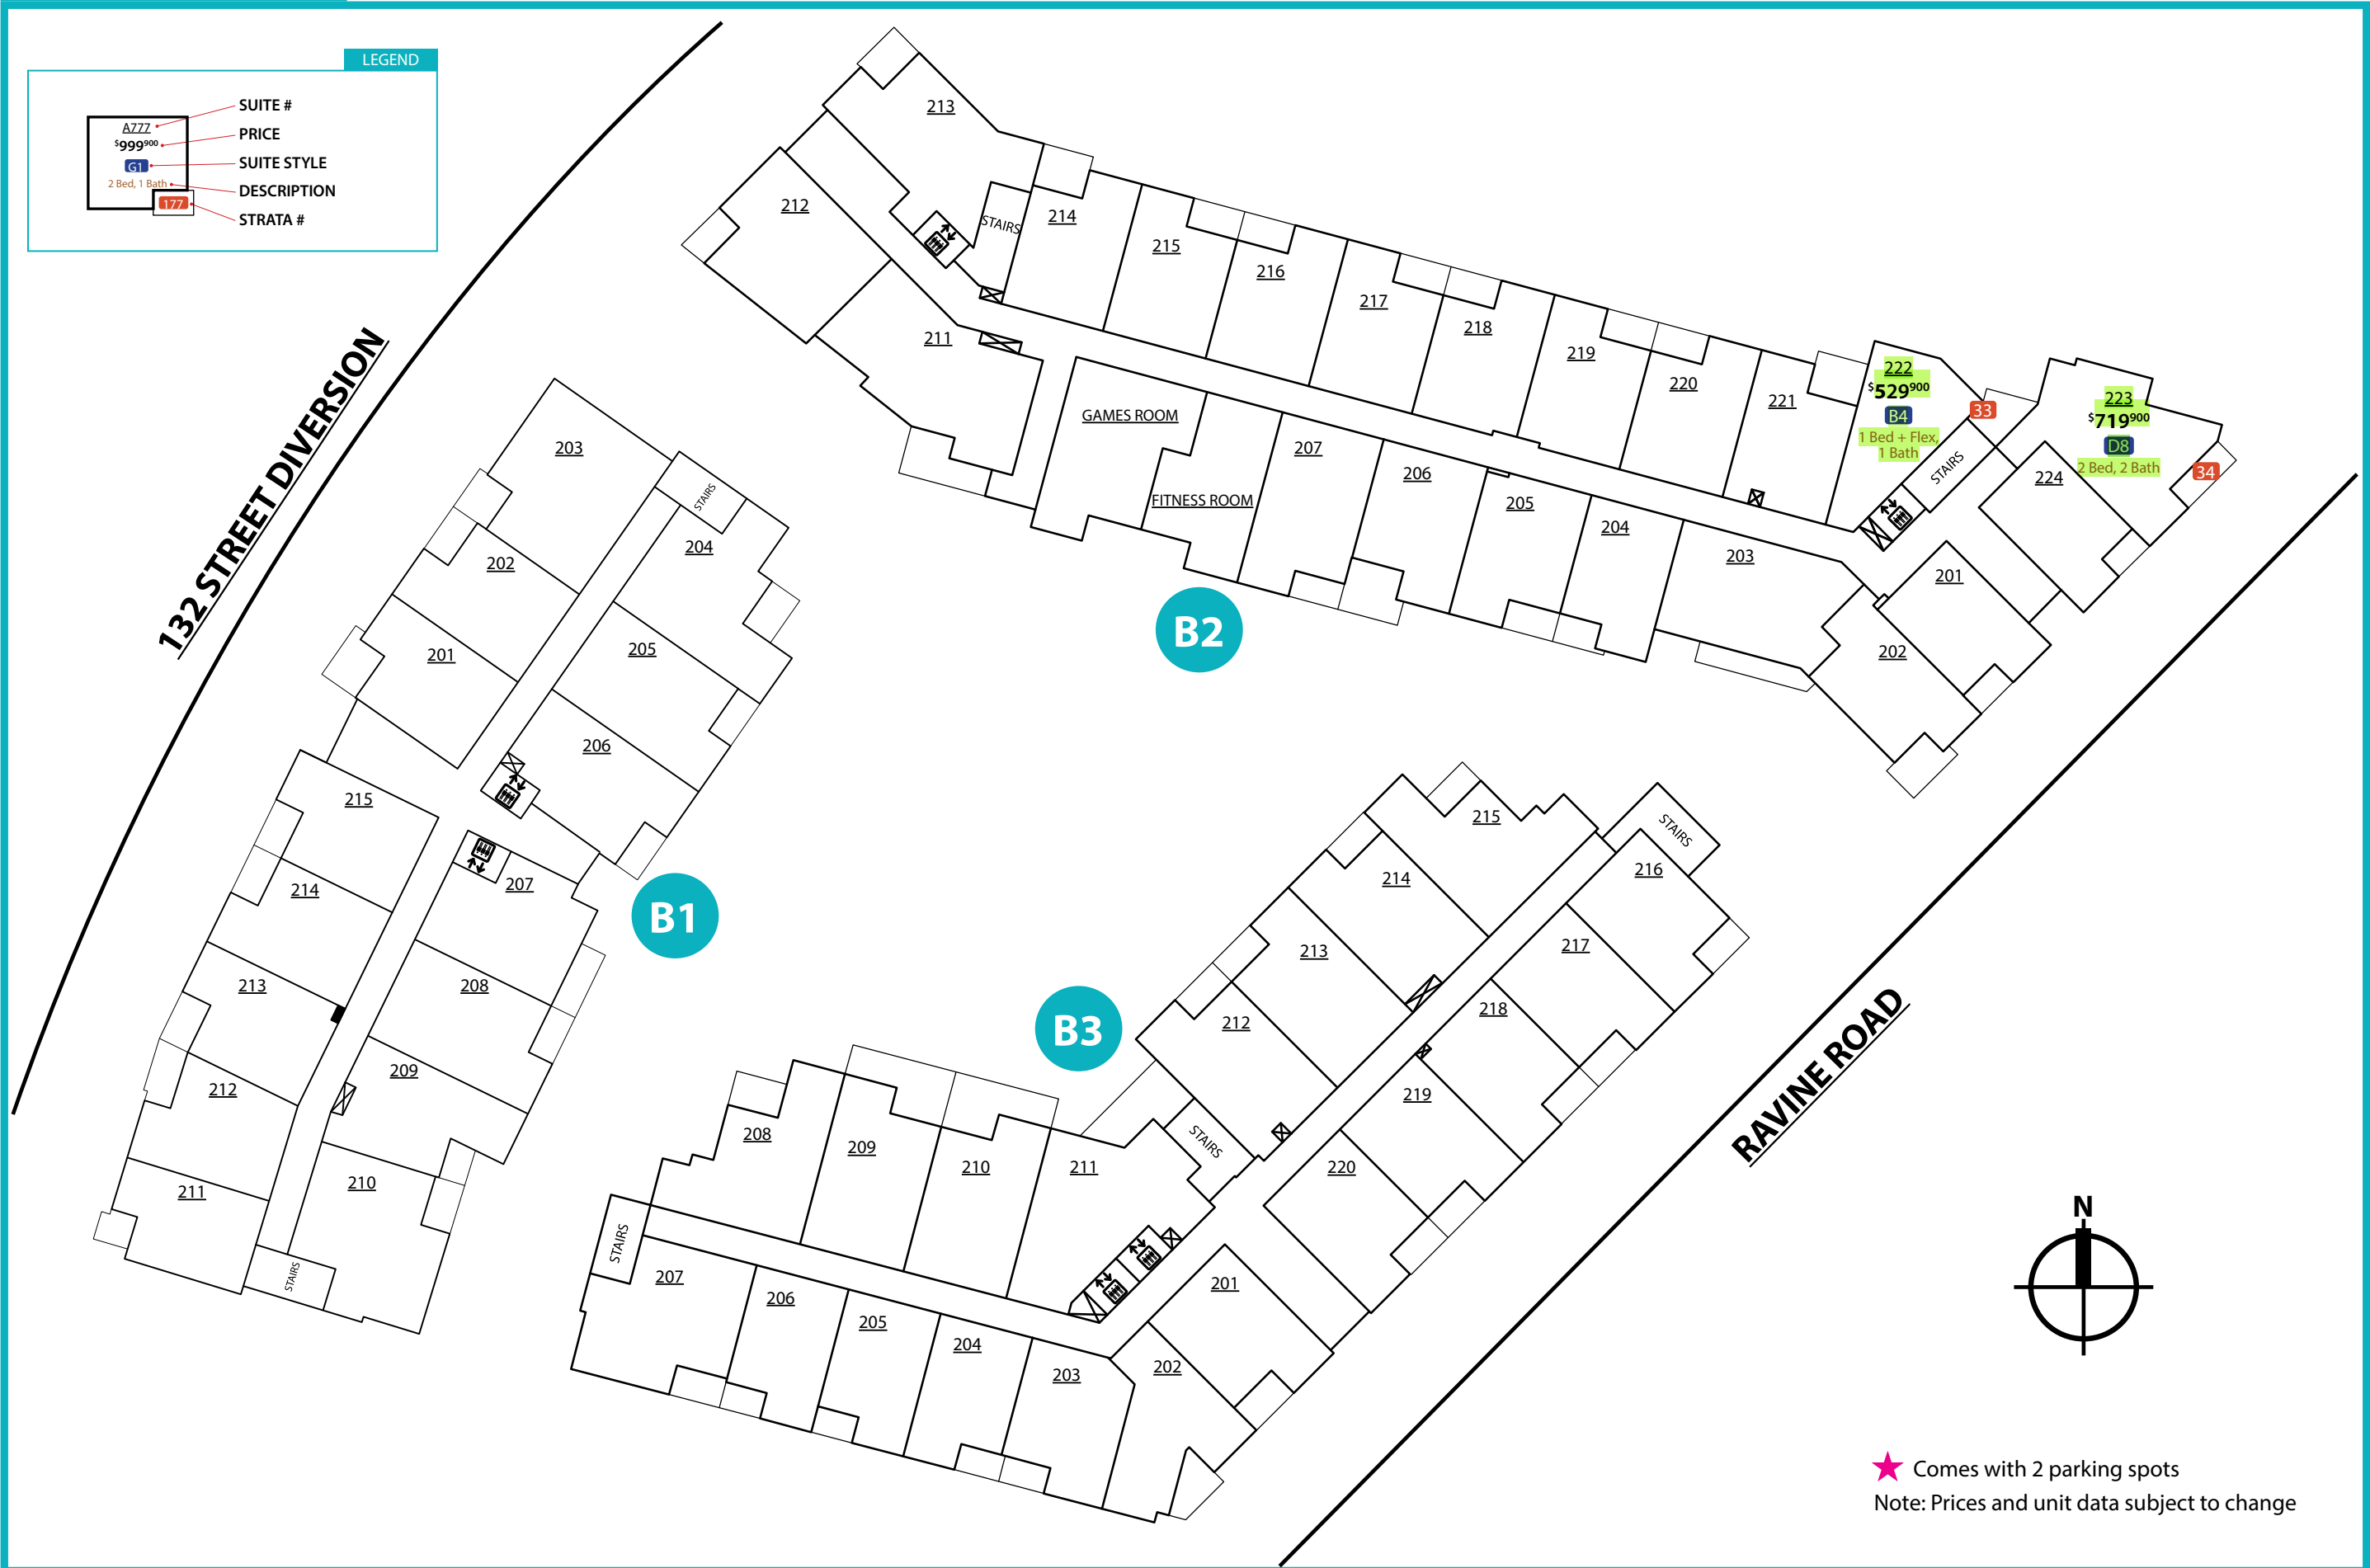

1ST FLOOR

LEGEND

Legend:

Yellow = Pending

Green = Available

★ Comes with 2 parking spots
 Note: Prices and unit data subject to change

2ND FLOOR

LEGEND

AZZZ	SUITE #
\$999 ⁹⁰⁰	PRICE
B1	SUITE STYLE
2 Bed, 1 Bath	DESCRIPTION
177	STRATA #

★ Comes with 2 parking spots
 Note: Prices and unit data subject to change

3RD FLOOR

LEGEND

4TH FLOOR

LEGEND

★ Comes with 2 parking spots
 Note: Prices and unit data subject to change

5TH FLOOR

LEGEND

★ Comes with 2 parking spots
 Note: Prices and unit data subject to change

6TH FLOOR

LEGEND

★ Comes with 2 parking spots
 Note: Prices and unit data subject to change