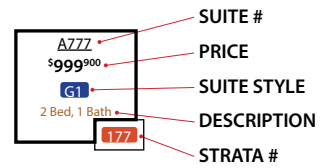

AZZZ	SUITE #
\$999 ⁹⁰⁰	PRICE
B1	SUITE STYLE
2 Bed, 1 Bath	DESCRIPTION
177	STRATA #

★ Comes with 2 parking spots
 Note: Prices and unit data subject to change

3RD FLOOR

LEGEND

4TH FLOOR

LEGEND

★ Comes with 2 parking spots
 Note: Prices and unit data subject to change

5TH FLOOR

LEGEND

★ Comes with 2 parking spots
 Note: Prices and unit data subject to change

6TH FLOOR

LEGEND

★ Comes with 2 parking spots
 Note: Prices and unit data subject to change