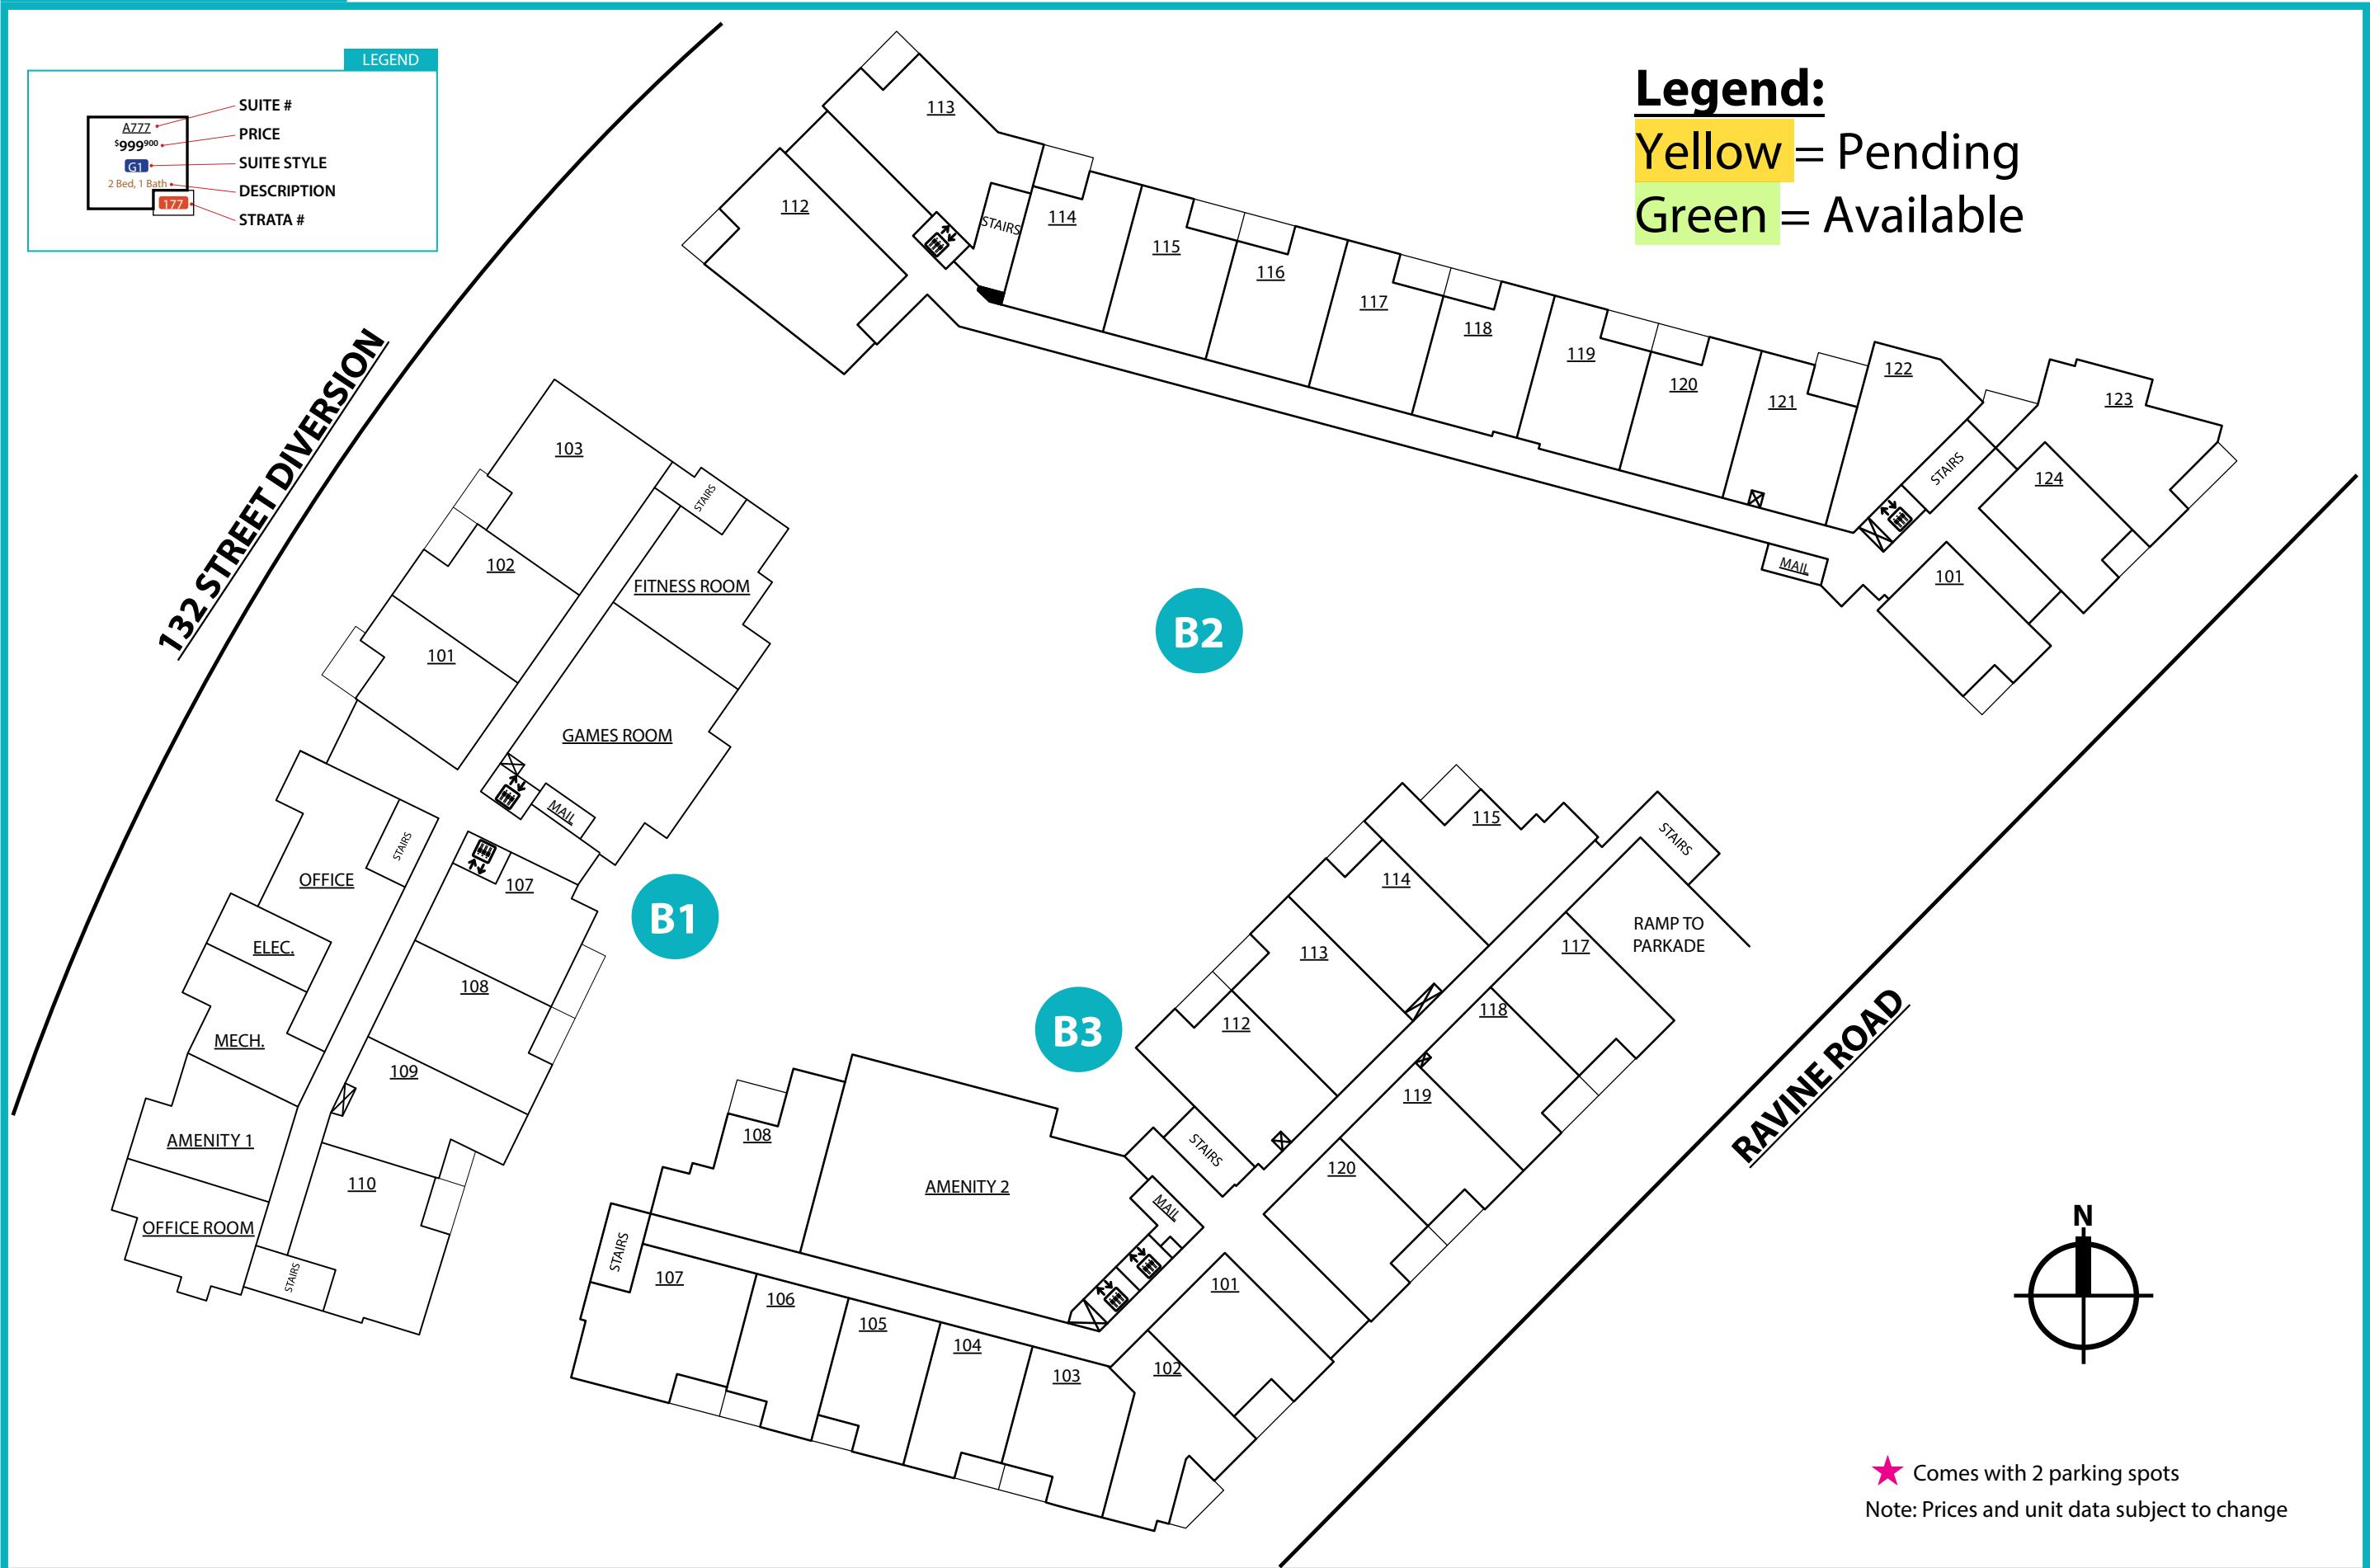

1ST FLOOR

LEGEND

Legend:

Yellow = Pending
Green = Available

★ Comes with 2 parking spots
 Note: Prices and unit data subject to change

2ND FLOOR

LEGEND

★ Comes with 2 parking spots
 Note: Prices and unit data subject to change

3RD FLOOR

LEGEND

4TH FLOOR

LEGEND

★ Comes with 2 parking spots
 Note: Prices and unit data subject to change

5TH FLOOR

LEGEND

6TH FLOOR